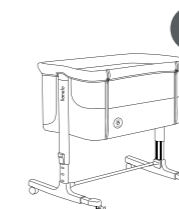

grey graphite

EAN: 5903771705769

Coming soon