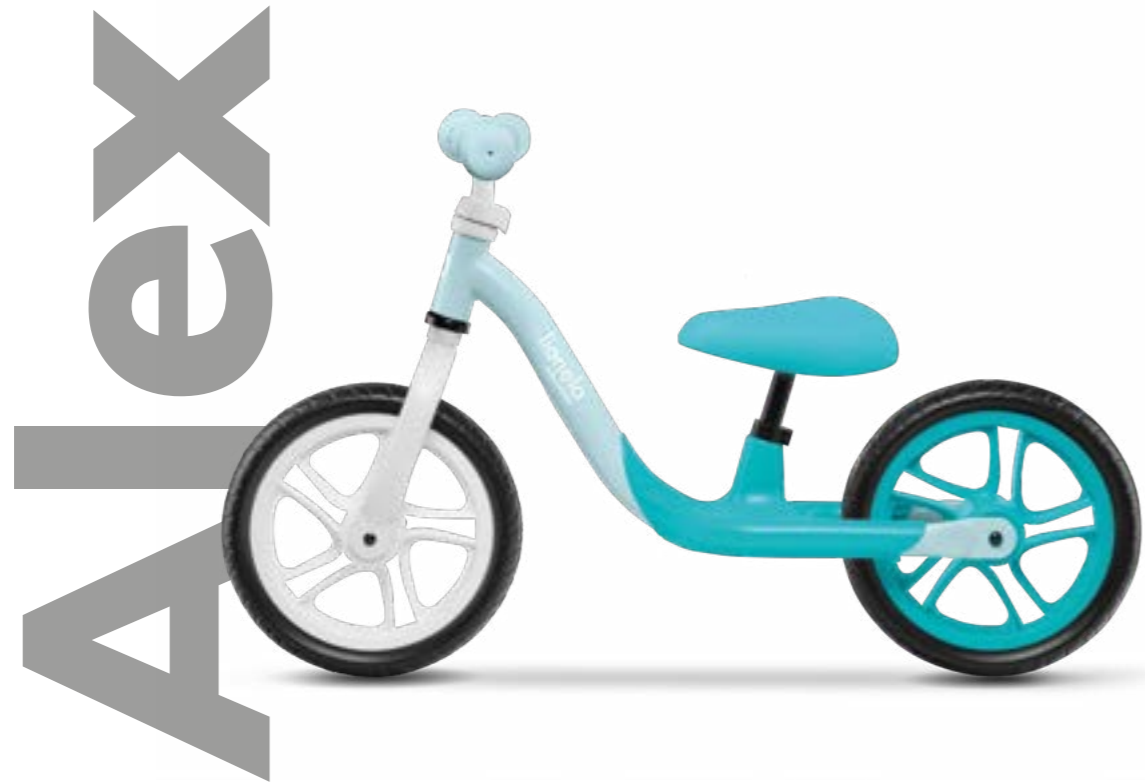

Alex

Distinguishing features

- Light maintenance-free wheels
- Anti-skidding handles
- Swivel lock
- Spacious and comfortable saddle
- Embossed footrest

[Watch the video ▶](#)

Specification

- Wheels: EVA foam, 12"
- Steel structure
- Saddle adjustment
- Handlebar adjustment

Set

- Handlebar protection
- Helmet (optional)

lionelo

up to 30 kg | from 3 years | EN71 | TÜV SÜD