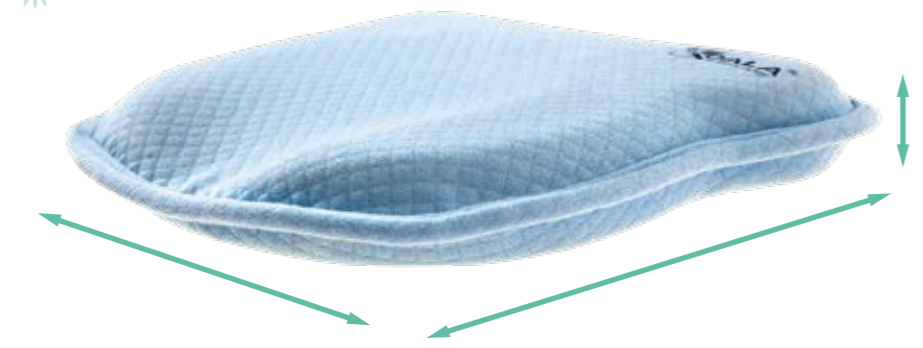

Do not wash the memory foam padding inside the pillow.

✕ DIFFERENT MODELS

Light blue

White

Pink

✕ DIMENSIONS

23 × 27 × 4 cm

Koala Perfect Head distributes pressure evenly across the skull area and, thanks to its slim design, guarantees correct neck and back posture, helping to keep a baby's airways open at all times.

HIGH-QUALITY GERMAN MEMORY FOAM

SOFT, FIRM AND WITH VARYING LEVELS OF THICKNESS, DEPENDING ON THE AREA

A CENTRAL INDENT TO KEEP A BABY'S HEAD STRAIGHT

EASY-TO-WASH REMOVABLE COVER

Koala Perfect Head Maxi

PLAGIOCEPHALY PILLOW FOR COTS