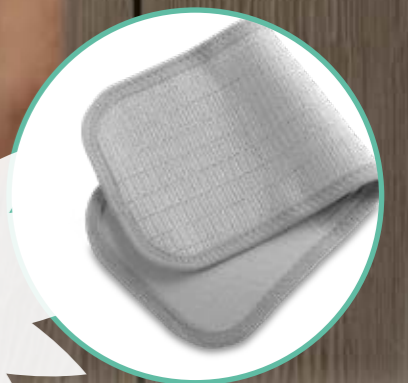

Extension band to adapt sizing to fit different body types.