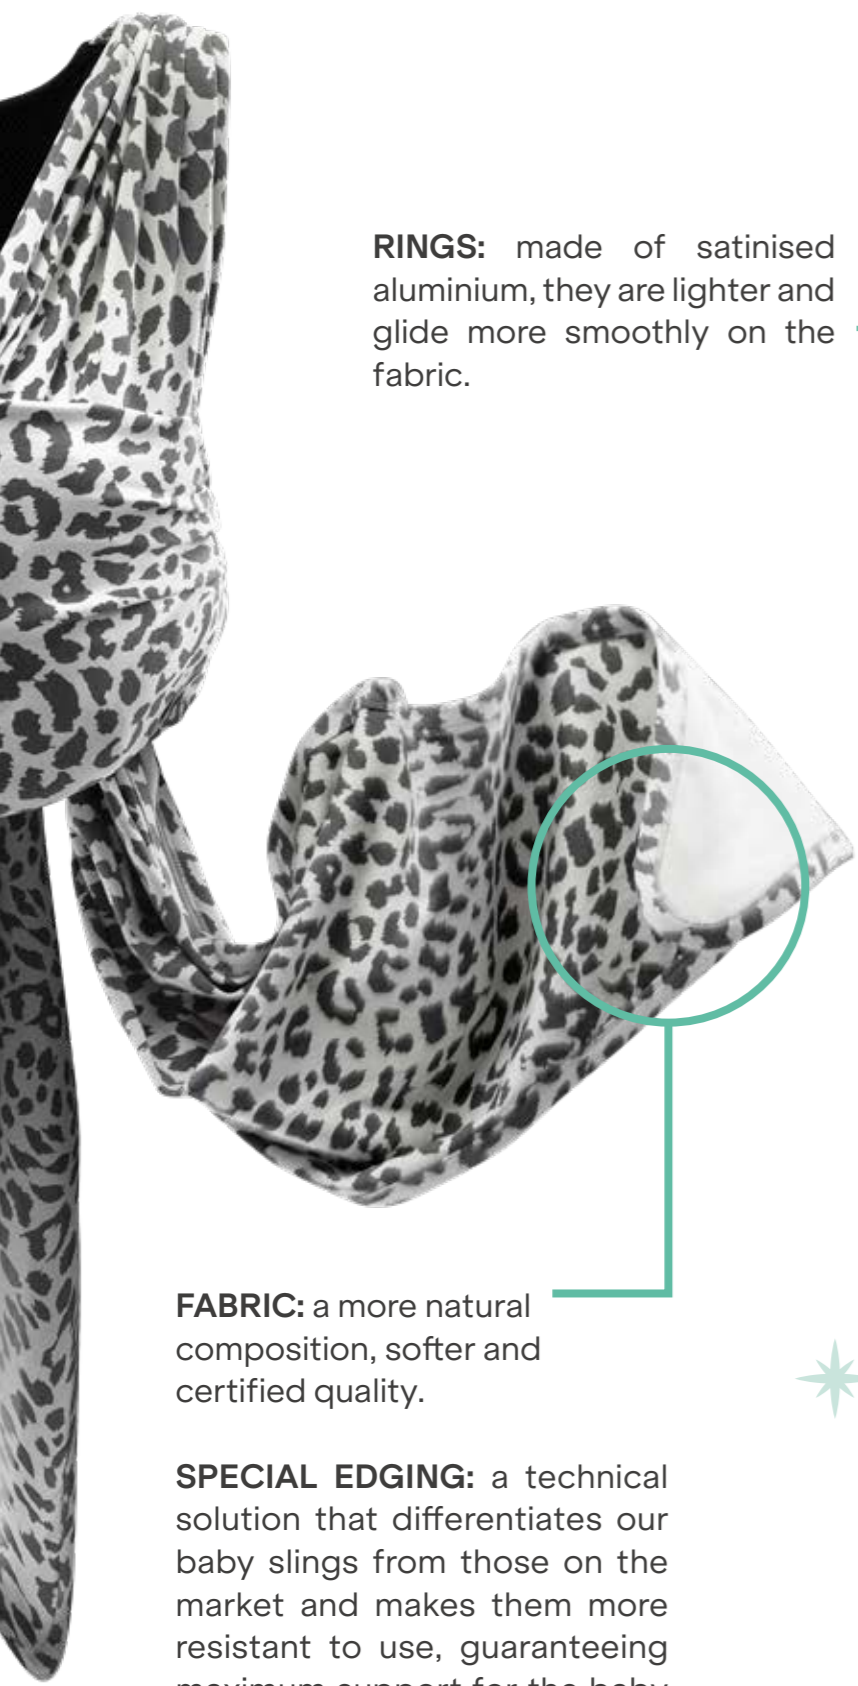

RINGS: made of satinised aluminium, they are lighter and glide more smoothly on the fabric.