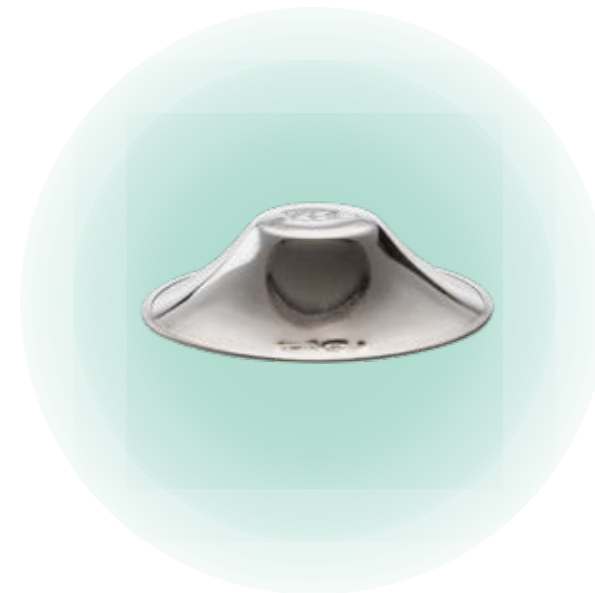

TRILAMINATE SILVER

Two 925 silver outer layers and one copper inner layer.

100% SILVER

A single precious layer of 999 pure silver.

MEASURES

MAXI

REGULAR

44 × 12 mm (L × H)