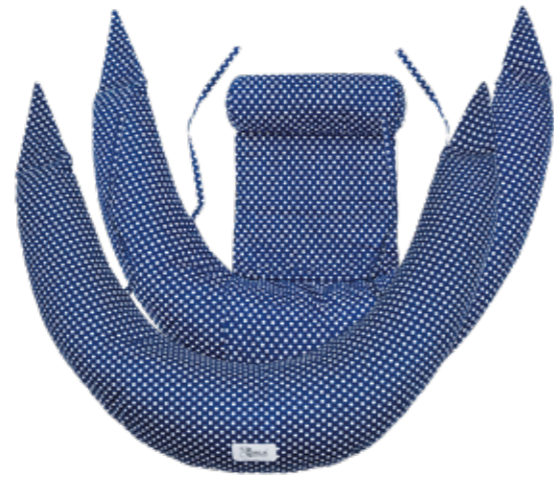

One pillow, many uses

- Why choose it:**
- Multi-functional (6 different uses in the basic version and 8 different uses in the plus version)
 - Ideal for resting during pregnancy
 - Alleviates back pain when sitting or lying down
 - Eases swollen legs in comfort
 - Soft nursing pillow
 - Perfect for Tummy Time
 - Fully removable and machine-washable case

Detachable support pillow, with removable case, supplied with the Plus version, provides lumbar and cervical support.

Turquoise

Blue

Grey

Black

White/Blue

White/Red

Koala Belly Band

MATERNITY BELT SUPPORT

Koala Belly Band maternity belt supports the weight of your baby bump, making you feel light again and easing back pain in pregnancy.

It adjusts to fit all shapes and sizes and will accompany you up until the end of your pregnancy. It has an extra support band that can be added to the main maternity belt via a simple velcro fastener.