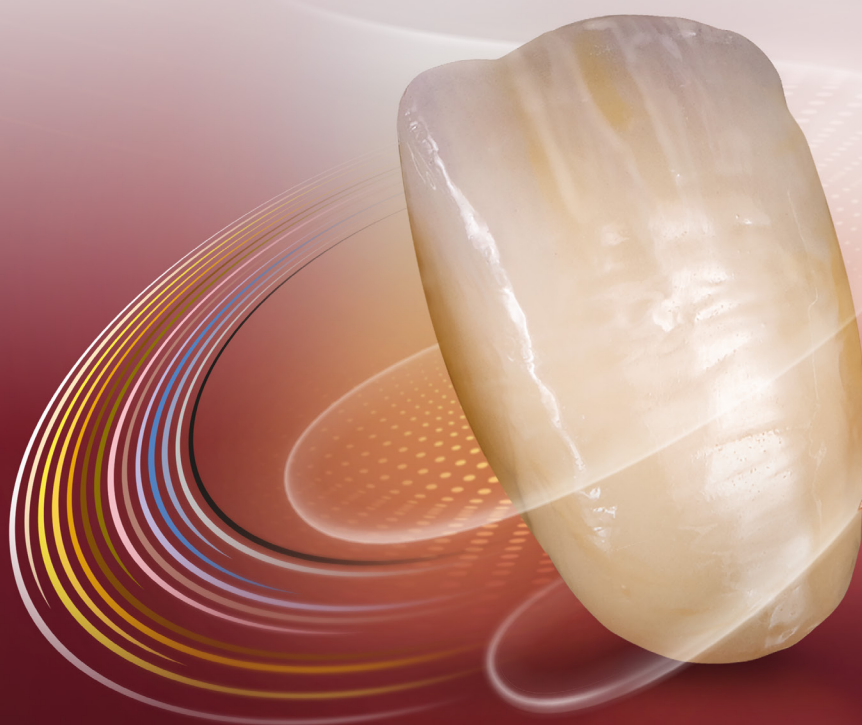

VITA

A1
1M2

VITA Easyshade® LITE

The One-Click Shade Guide.

- Precise results in seconds
- Simple and intuitive to use
- Exact tooth shade determination, independent of ambient light

NOW AVAILABLE!

The Beauty of Efficiency.

VITA ENAMIC® multiColor

Mill it. Insert it. Simply beautiful.

- Faster processing without any compromises in quality
- No post-firing required, no staining
- Highly esthetic restorations with an integrated natural shade gradient

Find out more!

VITA

Small brushstrokes,
big effects.

VITA AKZENT® LC

The new light-curing composite stains

- Reproduce precise and vivid shade effects
- Offer simple, reliable shade modification

Find out more!

VITA

VITAPAN EXCELL®

Natural functionality, lifelike beauty.

- brilliant play of shade and light
- variety of natural tooth shapes
- excellent abrasion durability

Find out more!

VITA

One for All Ceramics and more.