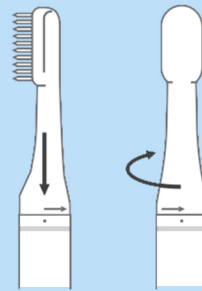

Align new brush head
and turn clockwise

*We recommend replacing brush heads every 3-4 months