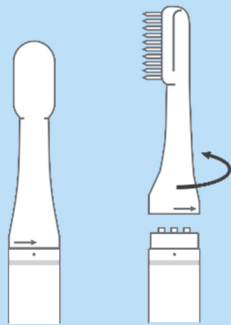

TROMATZ®
Simple Pro
Rechargeable

How to use

1

Apply toothpaste

2

Press button to activate
microcurrent waves

3

Brush as you like
until the blue light
turns off

How to replace brush heads

Turn counterclockwise
remove used brush head