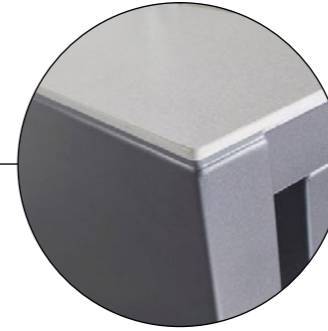

COOKING
EVEN SIMPLER!

KITCHEN TAP

Right or left arrangement possible.

COUNTERTOP DEKTON®

ALUMINIUM FRAME

SLIDING DOOR

INNER SHELVES

ADJUSTABLE FEET