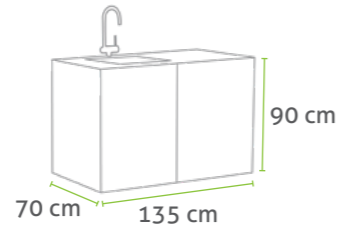

CookOUT® – SIZES

CookOUT® 135