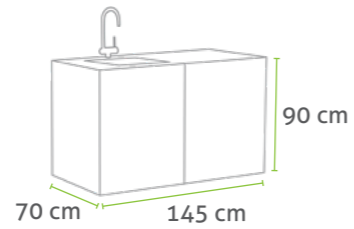

COOKING
EVEN SIMPLER!

KITCHEN TAP

Right or left arrangement possible.

COUNTERTOP DEKTON®

ALUMINIUM FRAME

SLIDING DOOR

INNER SHELVES

ADJUSTABLE FEET

CookOUT® – SIZES

CookOUT® 135

CookOUT® 145

CookOUT® 195

CookOUT® 212

CookOUT® 264

CookOUT® 286

CookOUT® – MODELS