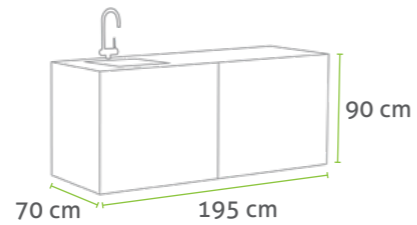

CookOUT® 195