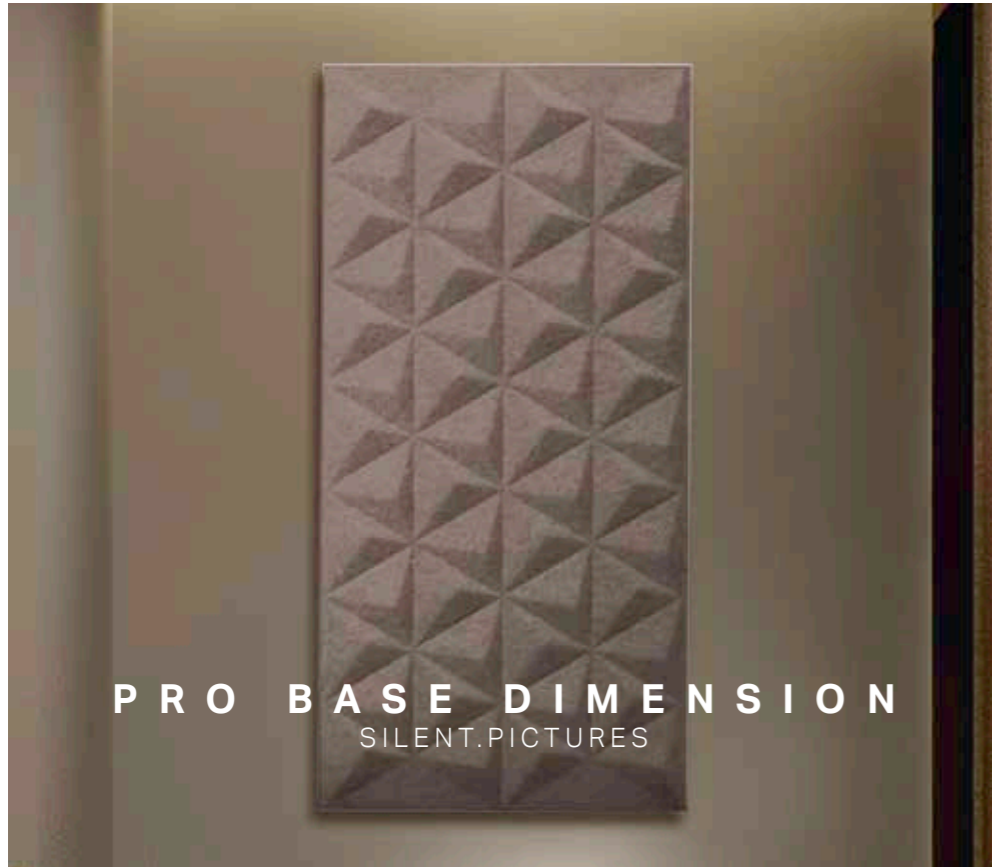

D03_Triangel

MORE
INSPIRATIONS