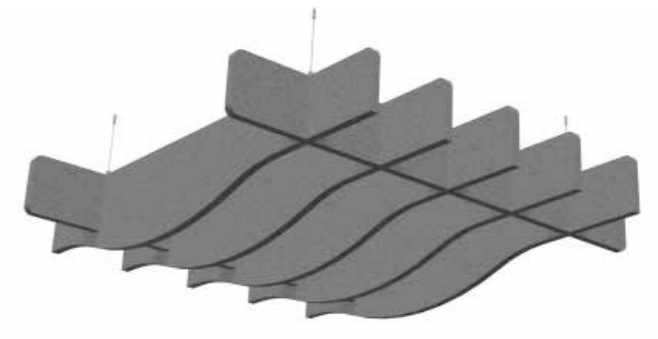

Light grey_003

Black_005

MORE
INFORMATIONS

PURE FLEECE COLOURS

SILENT.BAFFLE MODULES
PURE BASE

CEILING SOLUTIONS

Straight

Curved