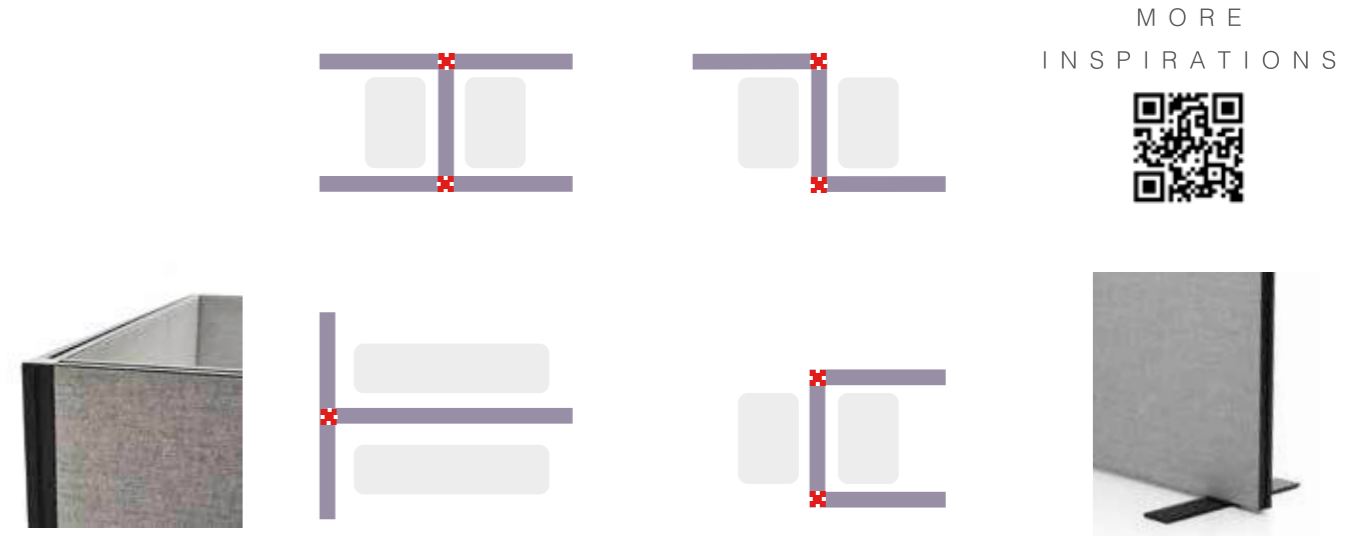

CONNECTOR / COMBINATIONS / FEET