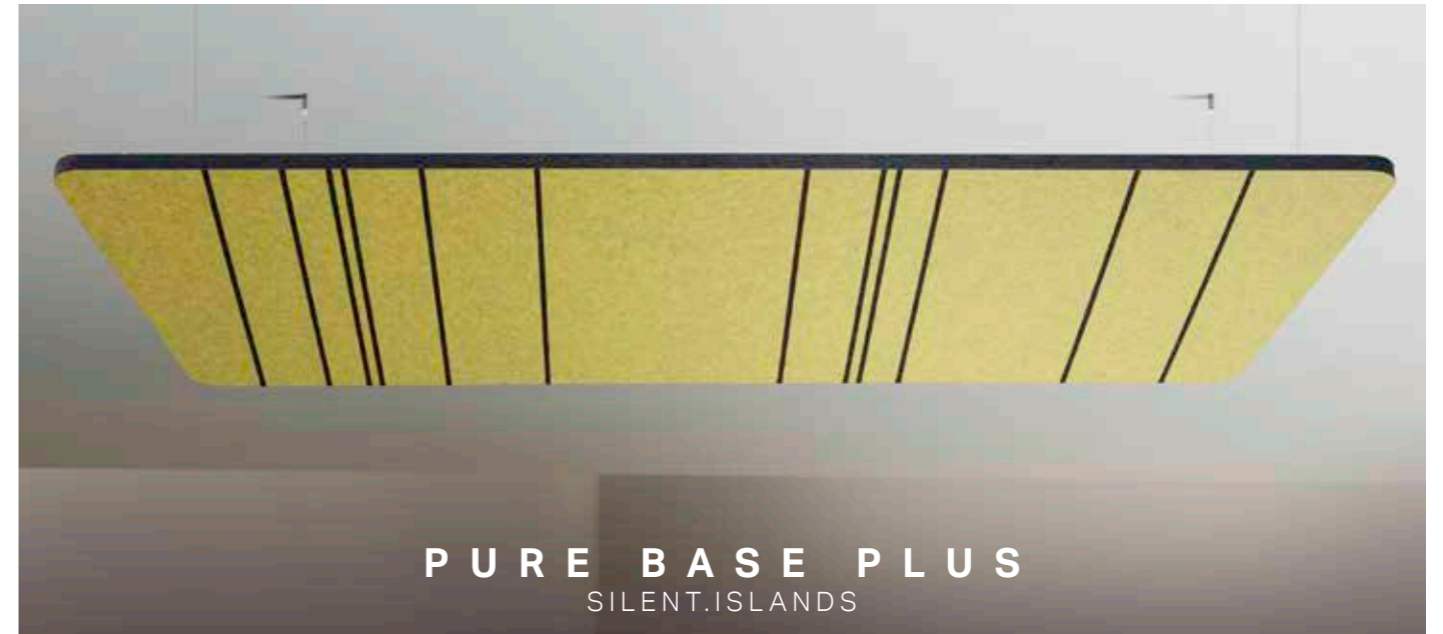

PRO WALL MOUNTING

PRO CEILING SUSPENSION

PURE BASE

WALL & CEILING SOLUTIONS

White_001

Anthracite_004

Grey_002

Light grey_003