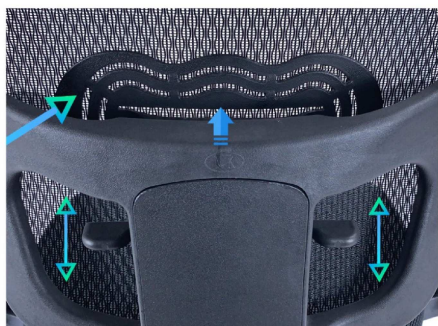

907SBL-3F

Patent central knob to adjust desired both seat width

Back angle & seat posture adjustment

Floating back cushion (fits the back)

Floating back cushion (up & down)

CRAFTED WITH EXCELLENCE

Upgrade your seating experience with our latest collection of chairs!

Modern.

Ratchet Back adjustment with 5 positions

Synchronized mechanism for 3 tilt positions setting up

Easy adjustment for Lumbar support

Easy adjustment with seat slider lever (pull up)

177MAM