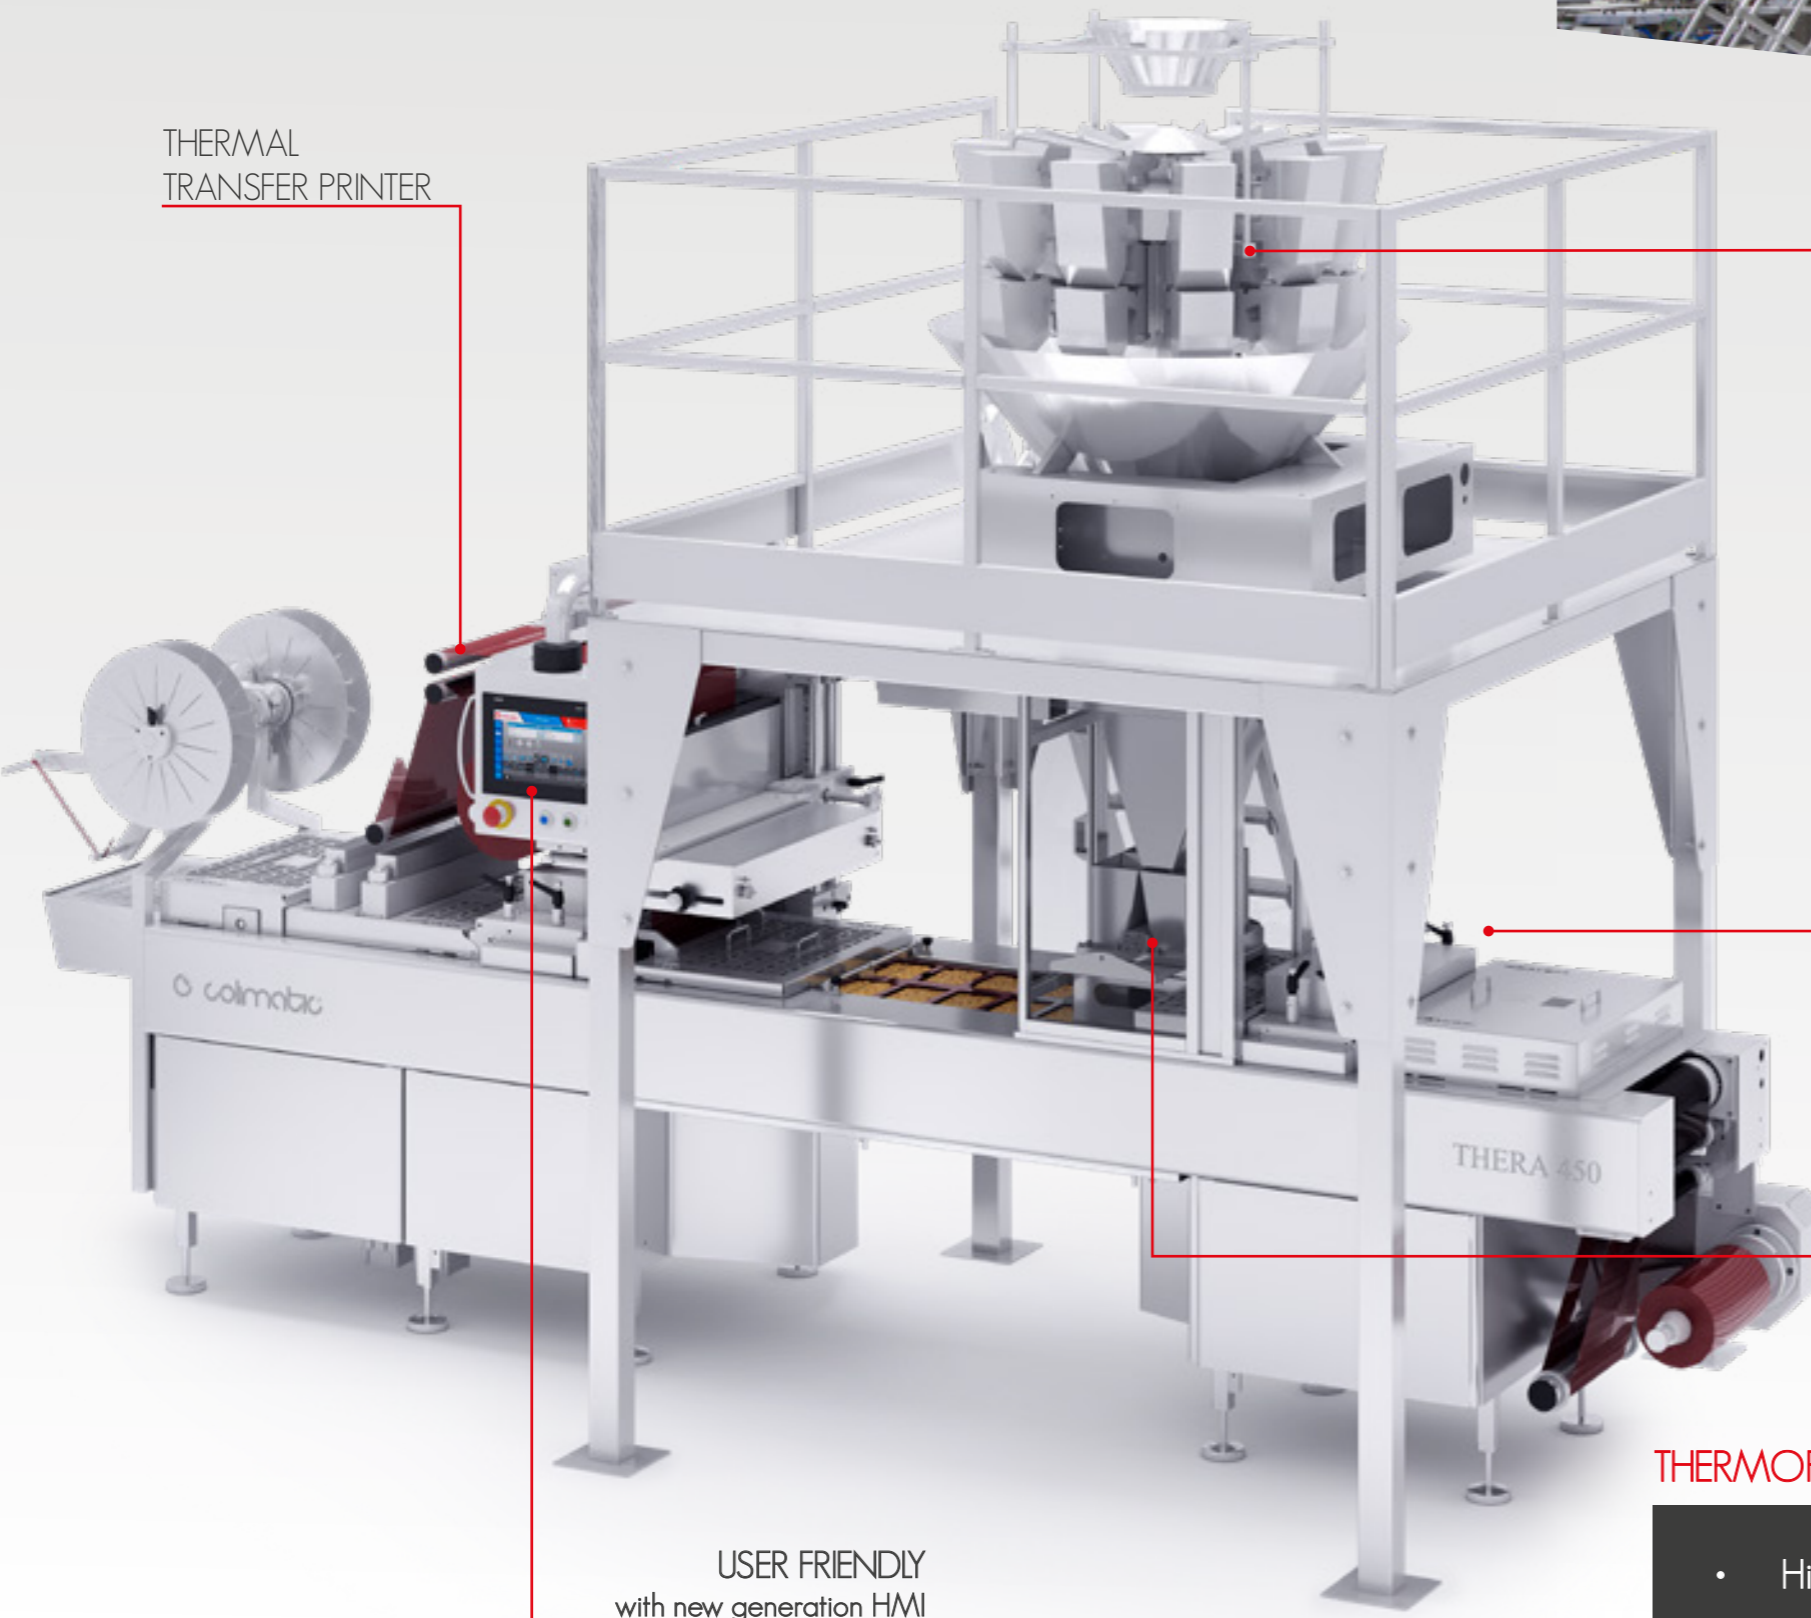

COLD CUTS

CHEESE
WEDGES

AUTOMATIC LINE FOR LOADING & PACKAGING OF FRESH PASTA

THERMAL
TRANSFER PRINTER

MULTIHEAD WEIGHER

ADJUSTABLE
FORMING PLUGS

DEDICATED
MULTIPOINT DISCHARGE

THERMOFORMING LINE MOD. THERA 450

USER FRIENDLY
with new generation HMI

- Highest quality and performance for the best value for money

AUTOMATIC LINE FOR FILLING & PACKAGING OF SINGLE PORTION

CARTONING LINE

PICK & PLACE SYSTEM

SPECIAL EXIT CONVEYOR

INNOVATIVE
SAUCE FILLER

THERMOFORMING LINE MOD. THERA450

- Compact and sturdy fully automated line

AUTOMATIC LINE FOR FEEDING & PACKAGING OF BARBEQUE READY MEATS

AUTOMATIC PICK&PLACE
for sauce pouches

VERTICAL MACHINE
for sauce pouches

ALIGNING SYSTEM

AUTOMATIC LID APPLICATOR

SPECIAL POCKET CHAIN APPLICATION

AUTOMATIC TRAYS DENESTER

THERMOSEALING LINE MOD. TDF1500

- Unique multi-cavities tray seaver with automatic lid applicator

ITALIAN SOUL