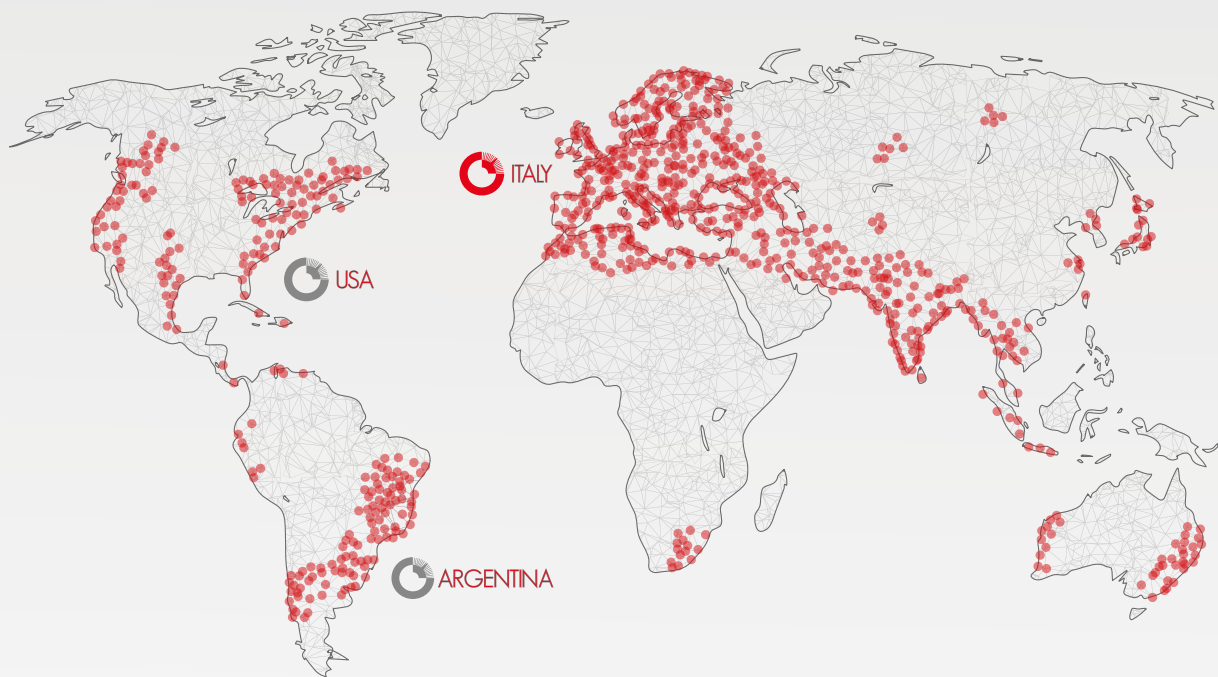

SMALL
ENOUGH TO LISTEN
BIG ENOUGH
TO SERVE!