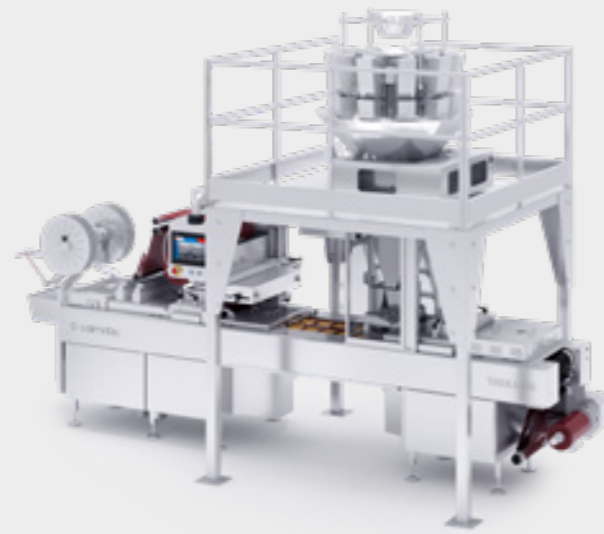

FRESH PASTA