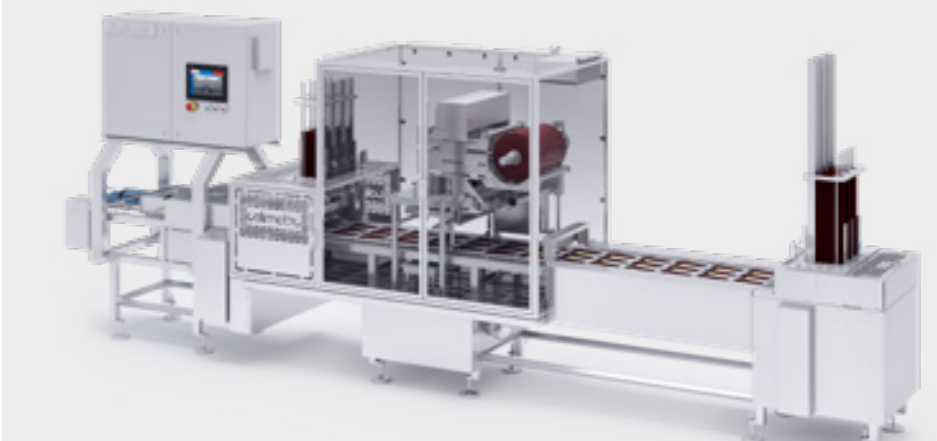

COLD CUTS

CHEESE
WEDGES

AUTOMATIC LINE FOR LOADING & PACKAGING OF FRESH PASTA

THERMAL
TRANSFER PRINTER

MULTIHEAD WEIGHER

ADJUSTABLE
FORMING PLUGS

DEDICATED
MULTIPOINT DISCHARGE

THERMOFORMING LINE MOD. THERA 450

USER FRIENDLY
with new generation HMI

- Highest quality and performance for the best value for money

AUTOMATIC LINE FOR FILLING & PACKAGING OF SINGLE PORTION

CARTONING LINE

PICK & PLACE SYSTEM

SPECIAL EXIT CONVEYOR

INNOVATIVE
SAUCE FILLER

THERMOFORMING LINE MOD. THERA450

- Compact and sturdy fully automated line

AUTOMATIC LINE FOR FEEDING & PACKAGING OF BARBEQUE READY MEATS

AUTOMATIC PICK&PLACE
for sauce pouches

VERTICAL MACHINE
for sauce pouches

ALIGNING SYSTEM

AUTOMATIC LID APPLICATOR

SPECIAL POCKET CHAIN APPLICATION

AUTOMATIC TRAYS DENESTER

THERMOSEALING LINE MOD. TDF1500

- Unique multi-cavities tray seaver with automatic lid applicator

ITALIAN SOUL