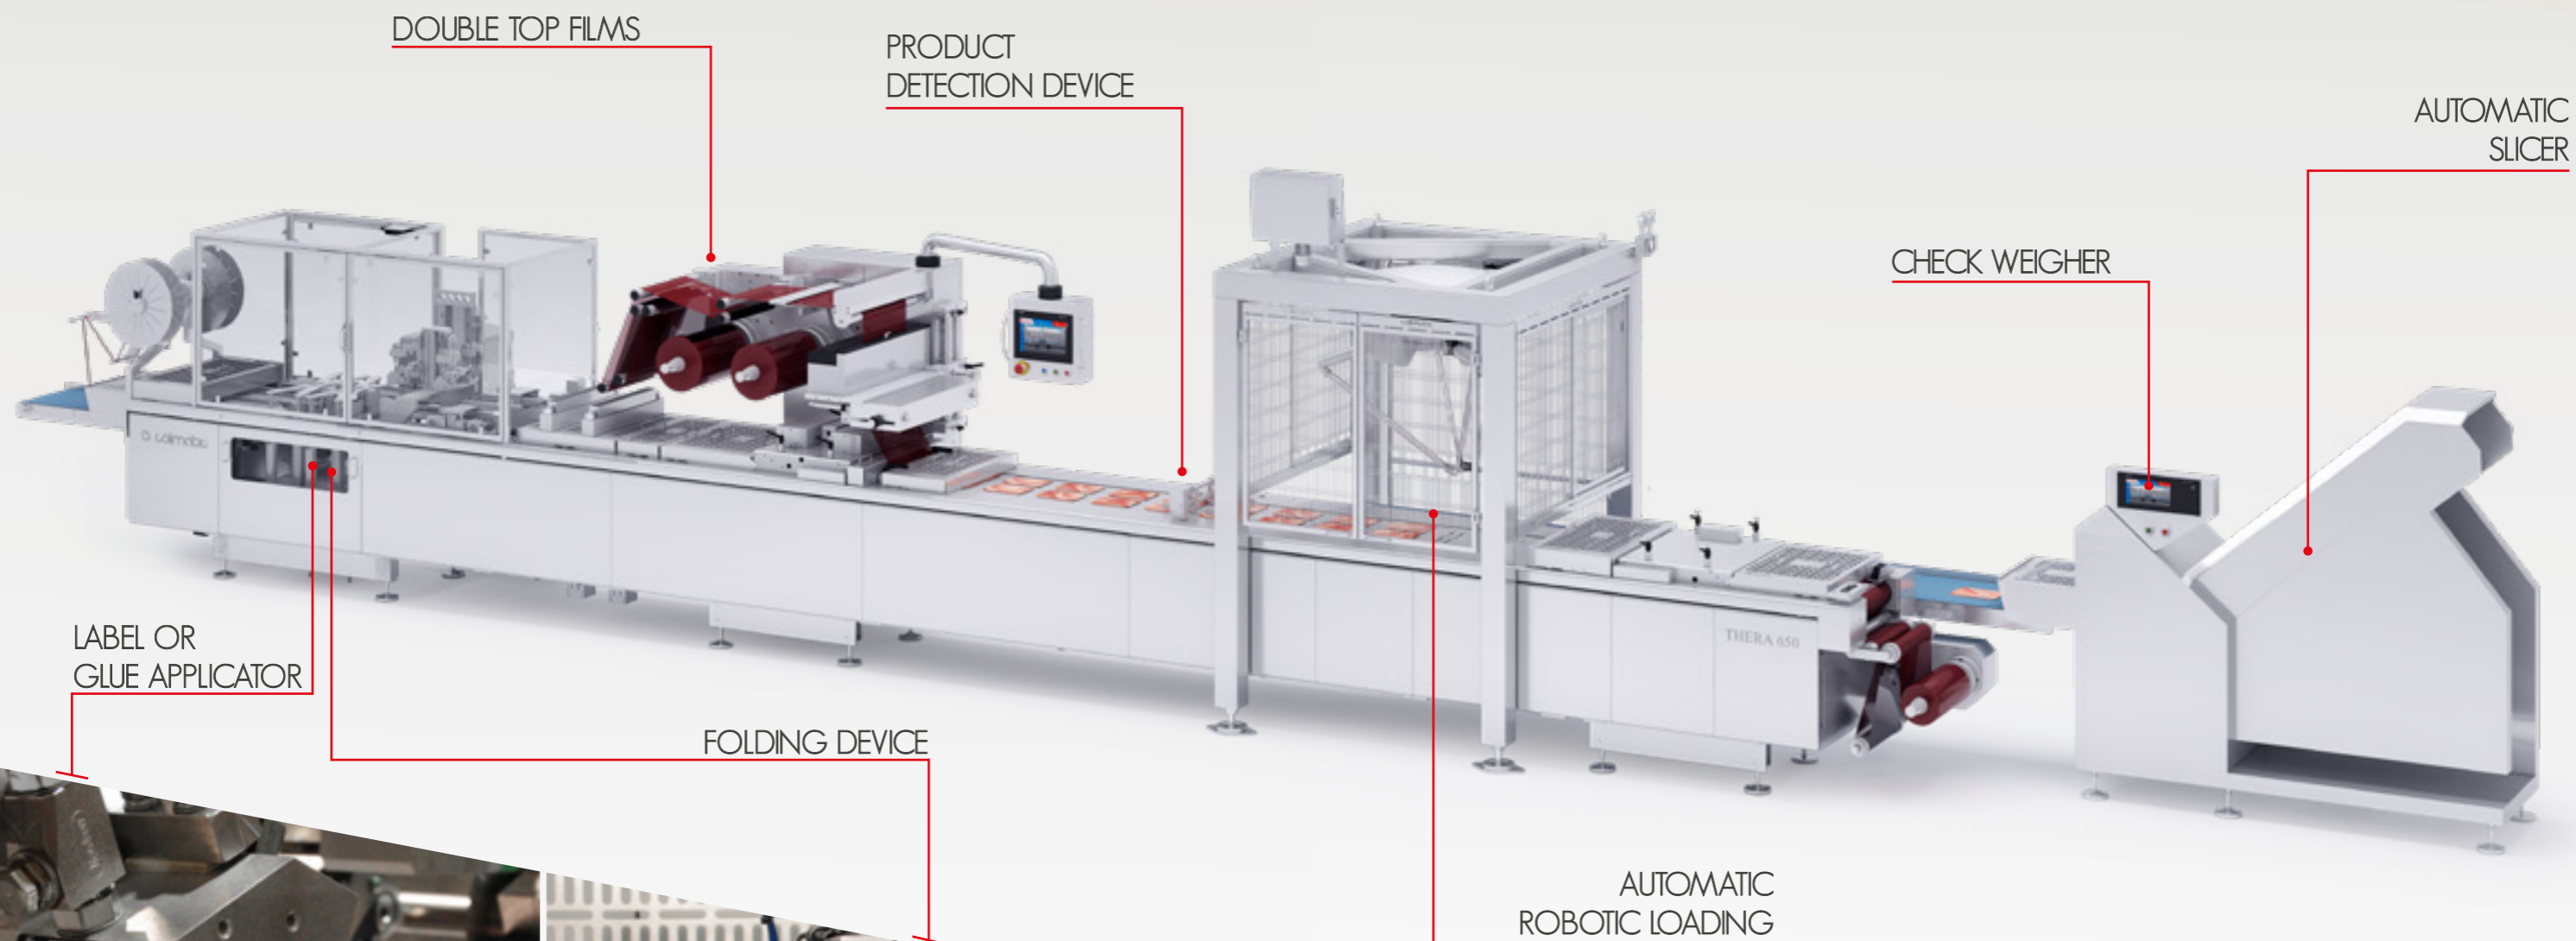

AUTOMATIC LINE WITH FOLDING LINE FOR COLD CUTS WALLET PACK PACKAGING

THERMOFORMING LINE MOD. THERA650

- Innovative and eco-friendly map packaging design
- Soft and rigid packs option with fastest die change