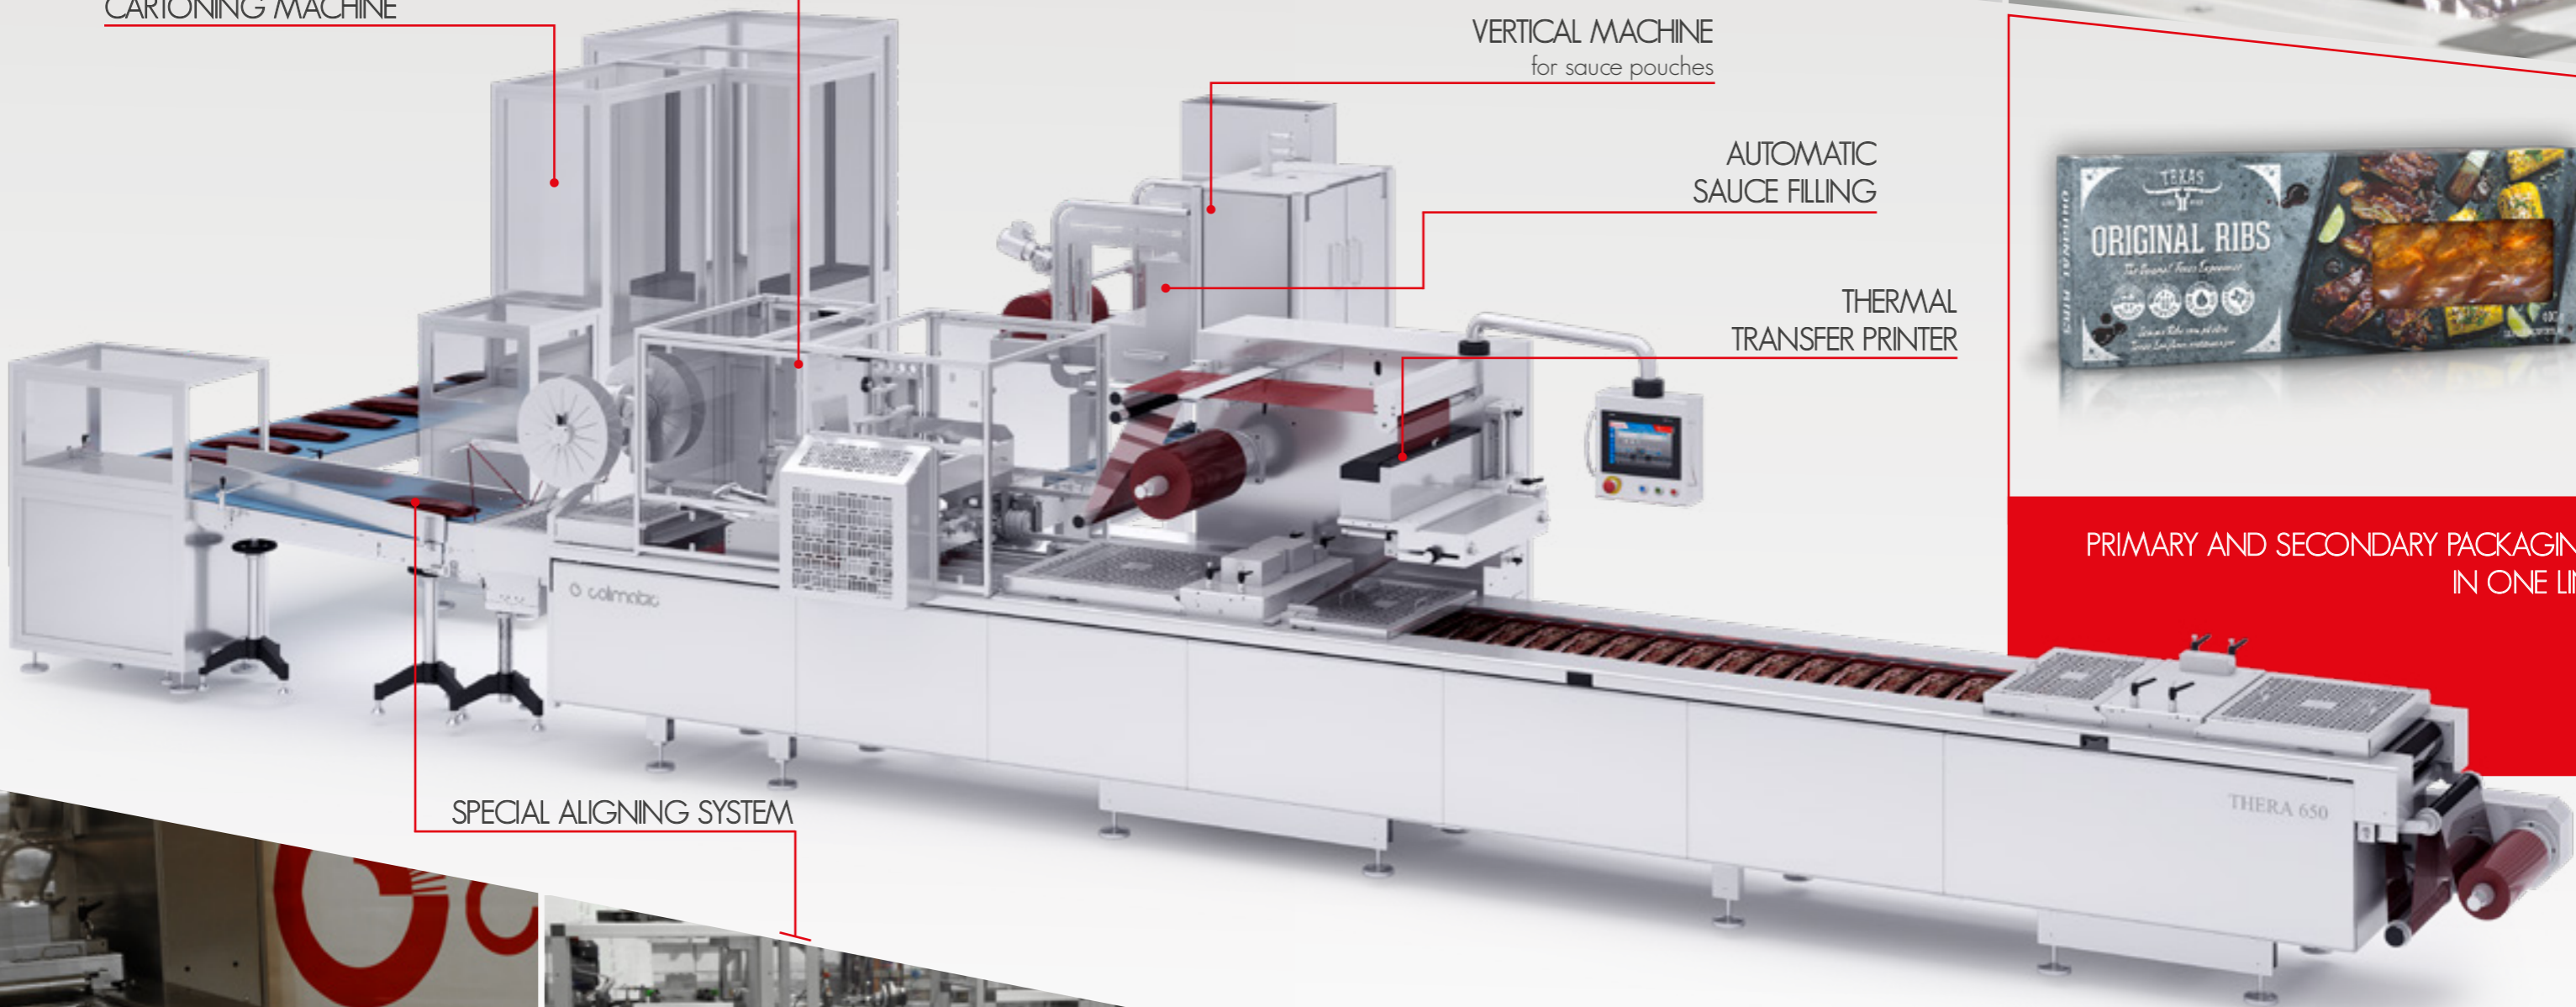

INNOVATIVE
SAUCE FILLER

THERMOFORMING LINE MOD. THERA450

- Compact and sturdy fully automated line

AUTOMATIC LINE FOR FEEDING & PACKAGING OF BARBEQUE READY MEATS

AUTOMATIC PICK&PLACE
for sauce pouches

VERTICAL MACHINE
for sauce pouches

AUTOMATIC
SAUCE FILLING

THERMAL
TRANSFER PRINTER

PRIMARY AND SECONDARY PACKAGING
IN ONE LINE

CARTONING MACHINE

SPECIAL ALIGNING SYSTEM

THERMOFORMING LINE MOD. THERA 650

- Automatic line with great cost savings on labour costs

AUTOMATIC LINE FOR LOADING & PACKAGING OF SAUSAGES / FRANKFURTERS

CONFIRMATION CHAMBER
for perfect product positioning

SPECIAL DEVICE
to use different top widths film

AUTOMATIC
LOADING SYSTEM

SPLICING TABLE
for film junction

ALIGNING SYSTEM

AUTOMATIC LID APPLICATOR

SPECIAL POCKET CHAIN APPLICATION

AUTOMATIC TRAYS DENESTER

THERMOSEALING LINE MOD. TDF1500

- Unique multi-cavities tray seaver with automatic lid applicator

ITALIAN SOUL