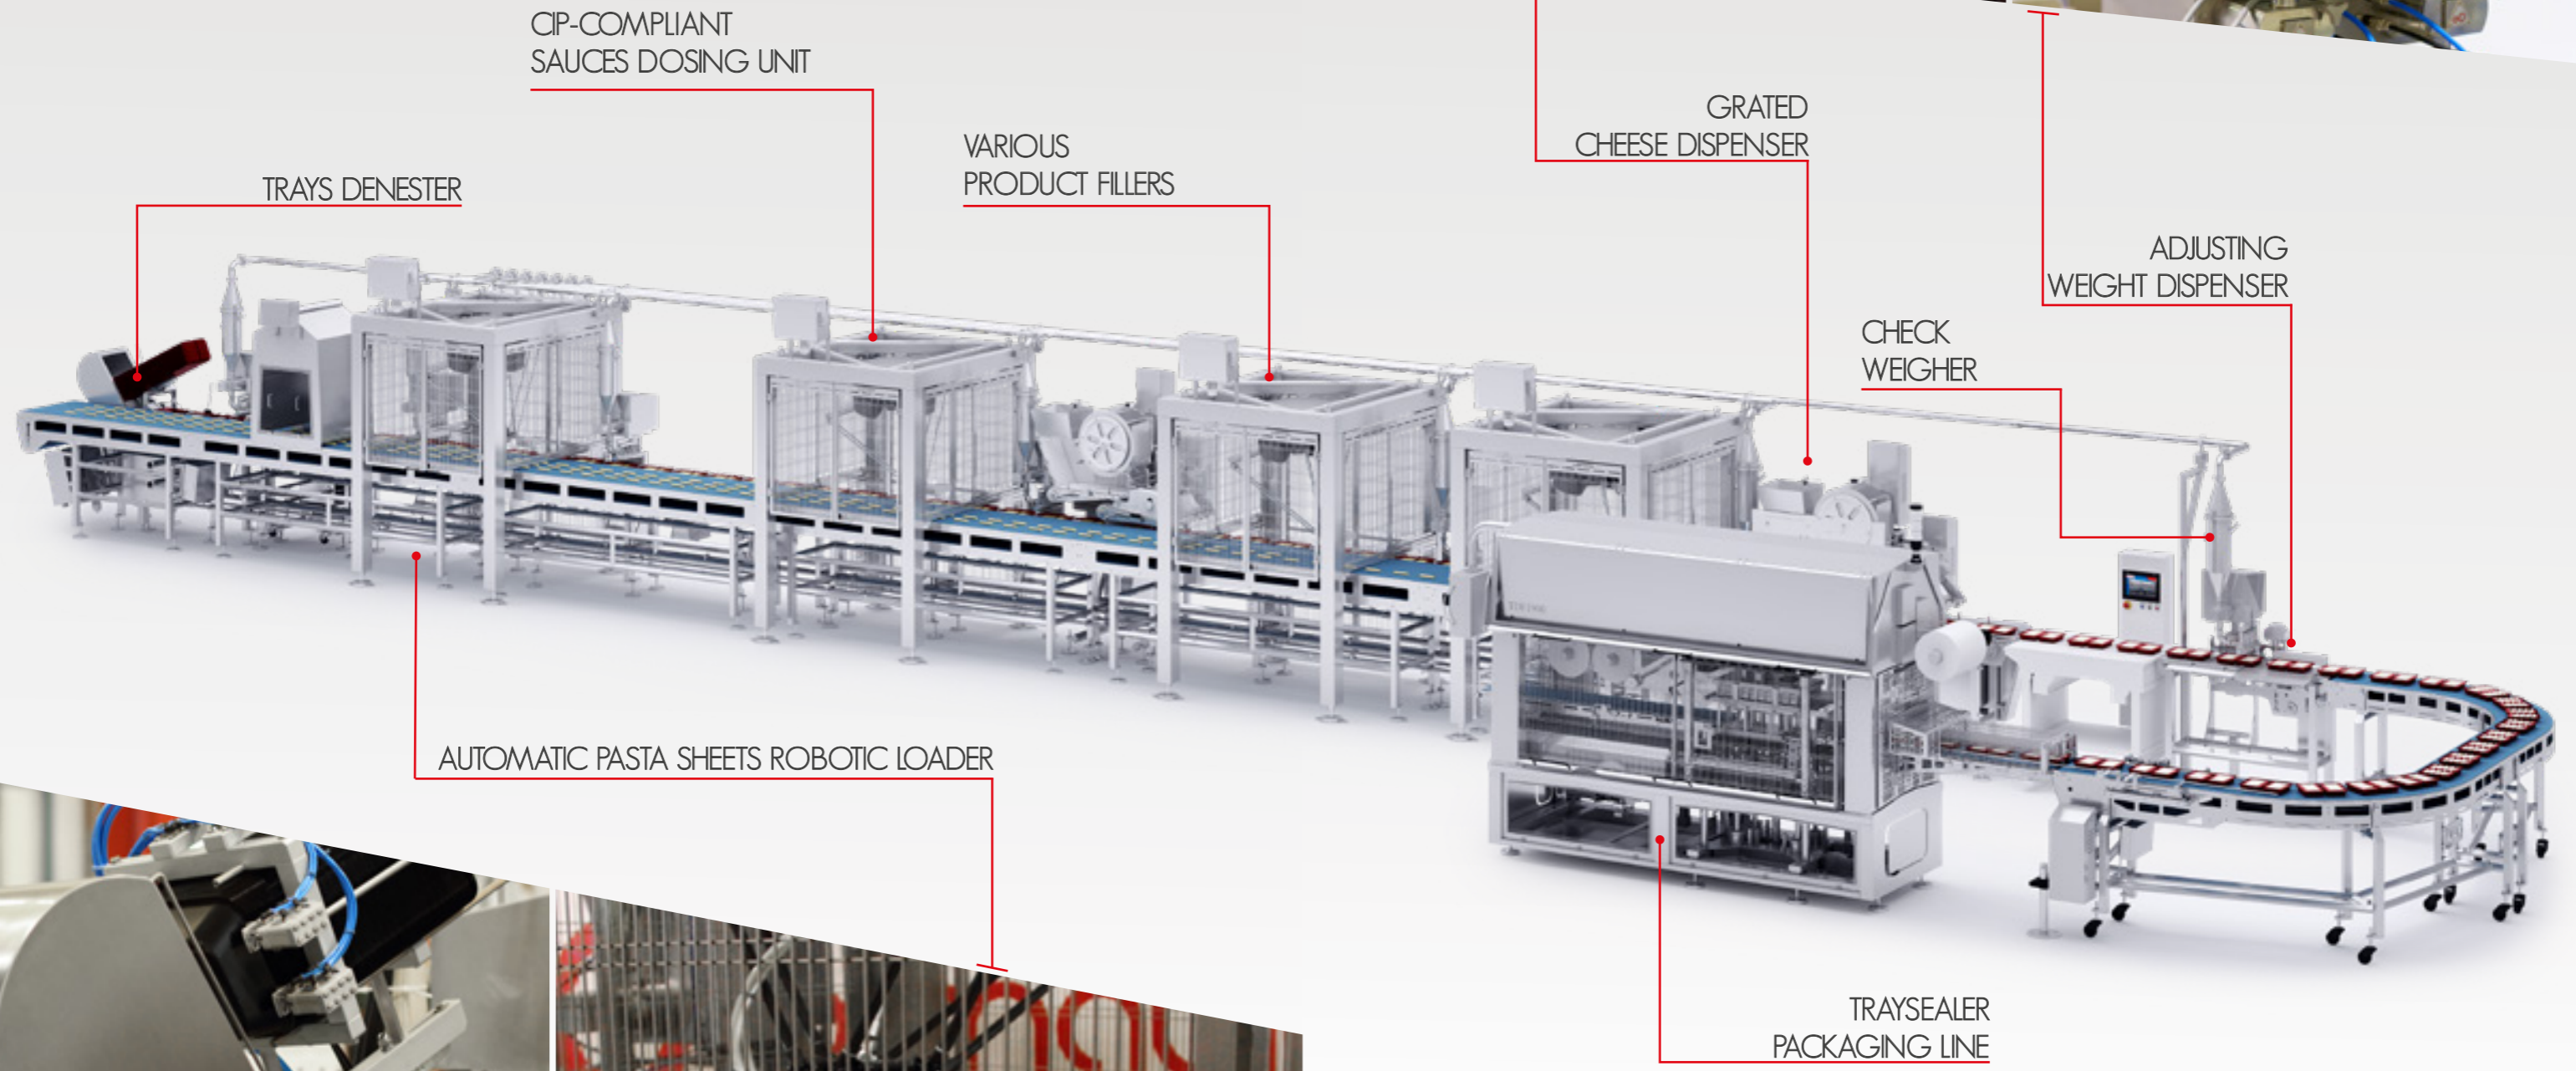

INK-JET PRINTER

THERMOFORMING LINE MOD. THERA 650

- Cost savings due to the fastest changeover on the market!

SKIN & SHRINK LINE FOR FOODSTUFF

SPECIAL CUTTING SYSTEMS

CHAINS DRIVE AND PREHEATING
for top film

EASY CHAINS ADJUSTMENT
for different bottom film width

SEALING AND CUTTING
top lifting station for protruding products

BEST PERFORMANCE
WITH A WIDE RANGE OF FILM THICKNESS

THERMOFORMING LINE MOD. THERA 650

- The first skin and shrink application all in one

ASSEMBLY & PACKAGING LINE FOR READY MEALS & LASAGNA

ASSEMBLING & PACKAGING LINE MOD. TDF1900

- Comprehensive and efficient automation for ready meals

MULTI CAVITIES LINE FOR THE PACKAGING OF CHEESE WEDGES

ALIGNING SYSTEM

AUTOMATIC LID APPLICATOR

SPECIAL POCKET CHAIN APPLICATION

AUTOMATIC TRAYS DENESTER

THERMOSEALING LINE MOD. TDF1500

- Unique multi-cavities tray seaver with automatic lid applicator

ITALIAN SOUL