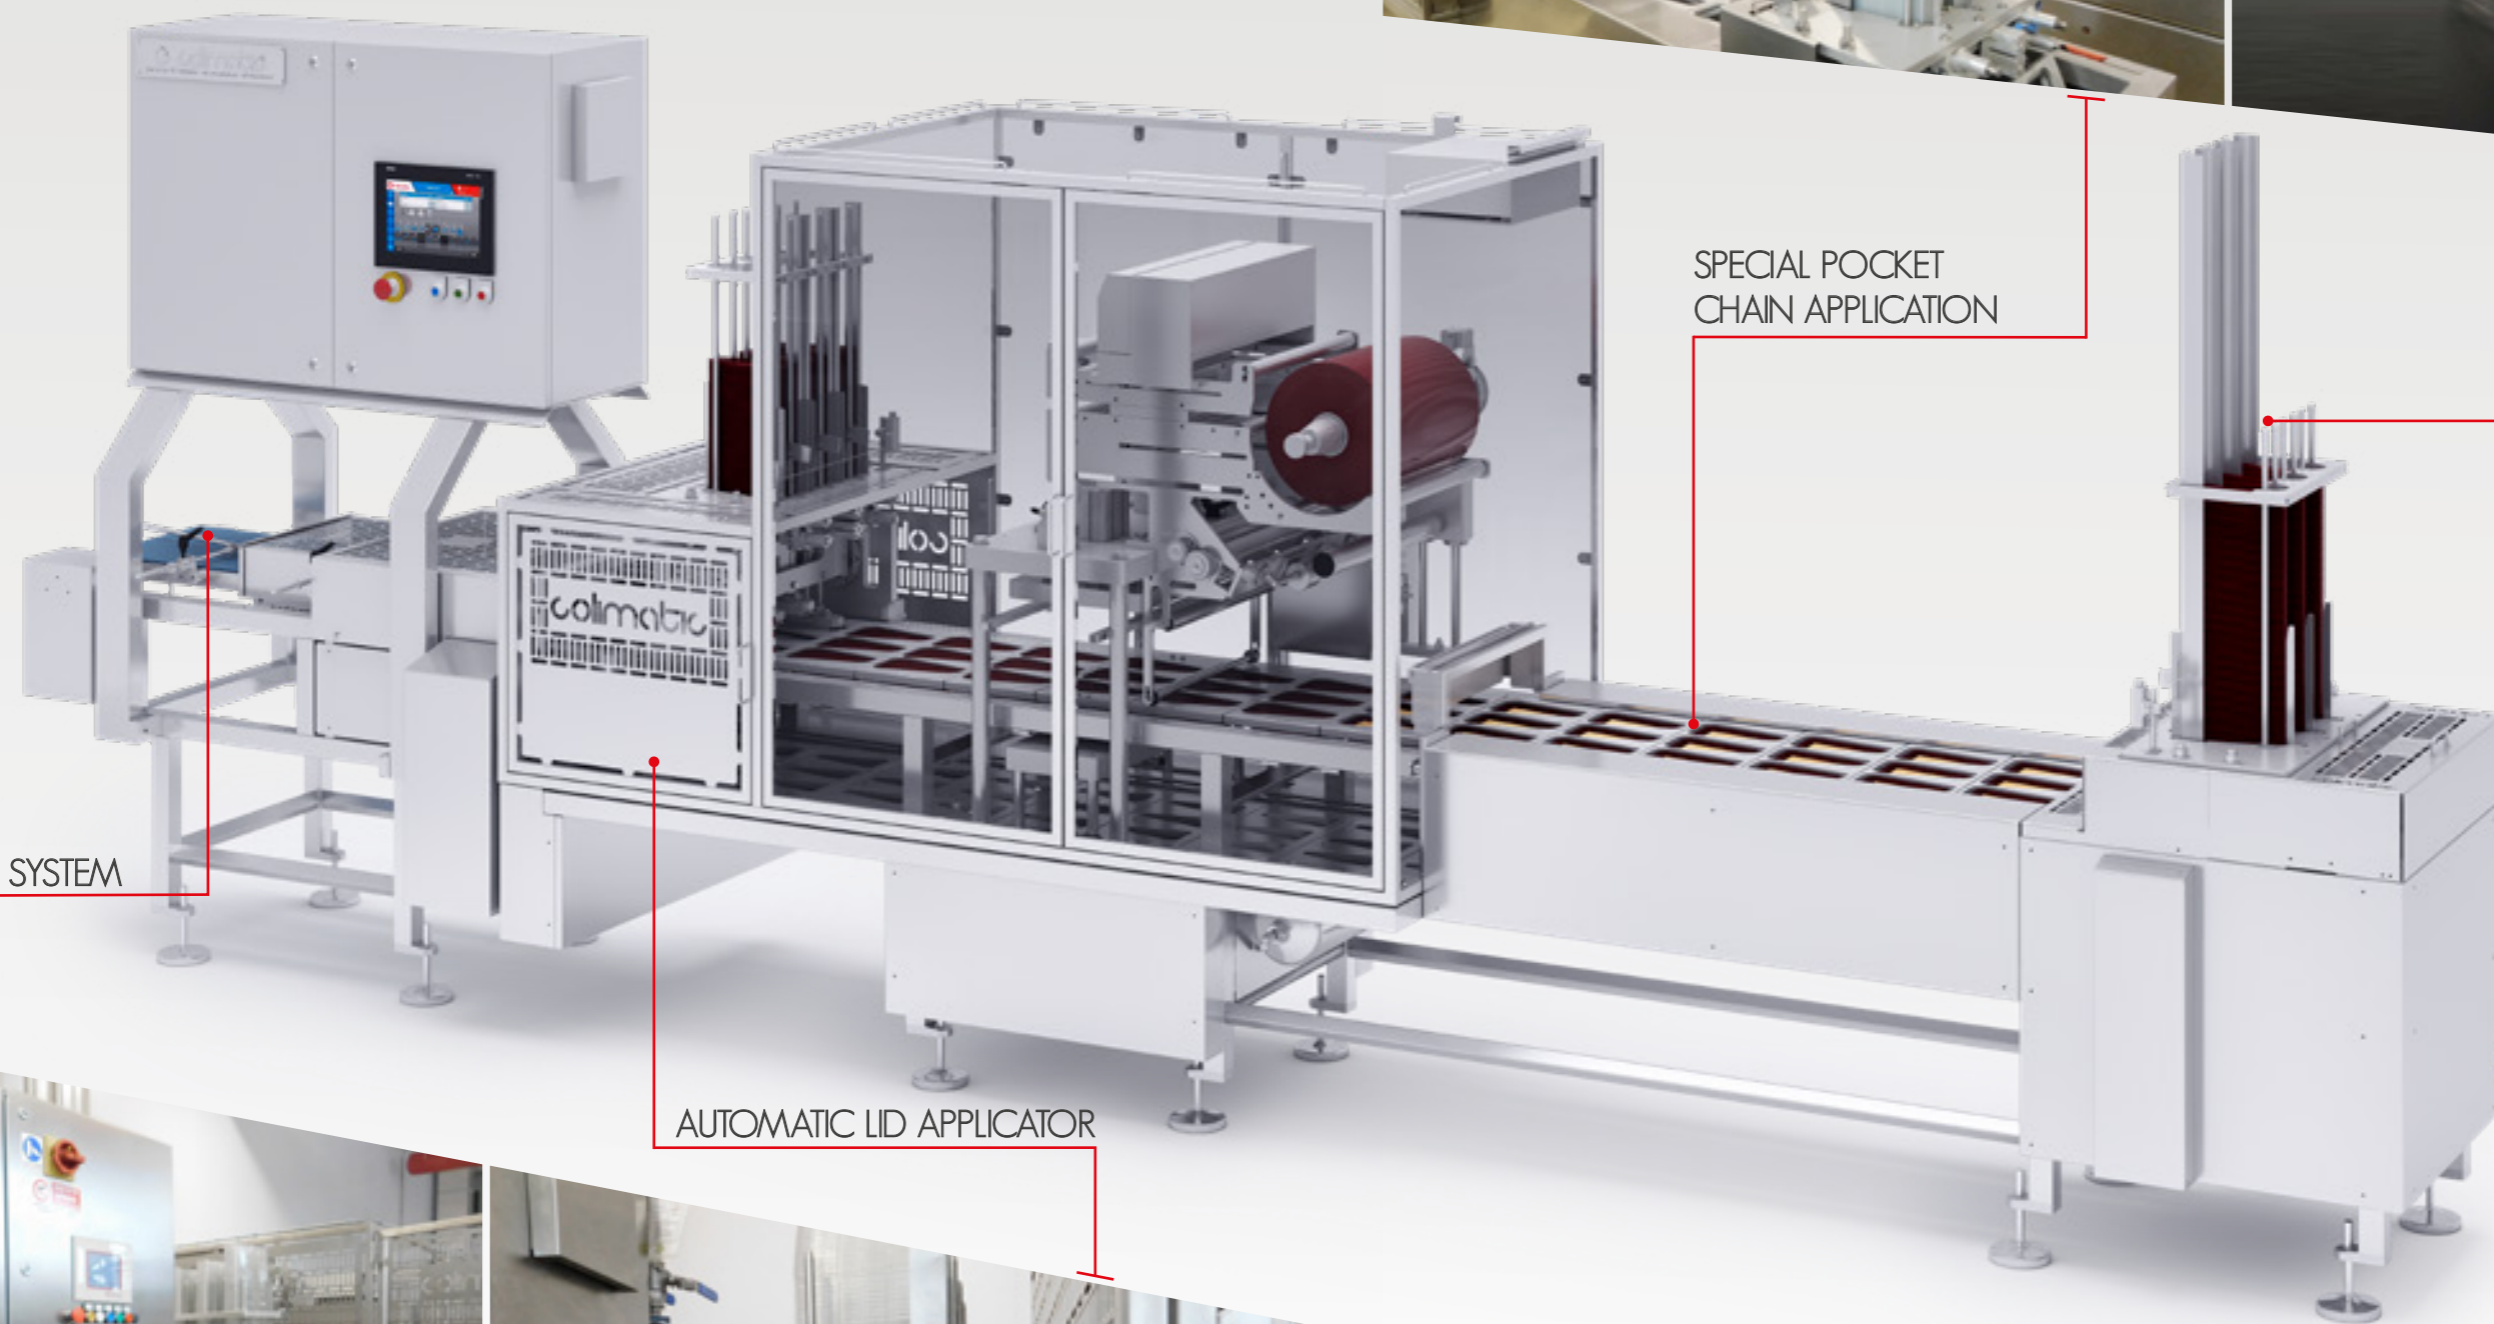

AUTOMATIC LINE FOR LOADING & PACKAGING OF SAUSAGES / FRANKFURTERS

CONFIRMATION CHAMBER
for perfect product positioning

SPECIAL DEVICE
to use different top widths film

AUTOMATIC
LOADING SYSTEM

SPLICING TABLE
for film junction

- The first skin and shrink application all in one

ASSEMBLY & PACKAGING LINE FOR READY MEALS & LASAGNA

ASSEMBLING & PACKAGING LINE MOD. TDF1900

- Comprehensive and efficient automation for ready meals

MULTI CAVITIES LINE FOR THE PACKAGING OF CHEESE WEDGES

ALIGNING SYSTEM

AUTOMATIC LID APPLICATOR

SPECIAL POCKET CHAIN APPLICATION

AUTOMATIC TRAYS DENESTER

THERMOSEALING LINE MOD. TDF1500

- Unique multi-cavities tray seaver with automatic lid applicator

ITALIAN SOUL