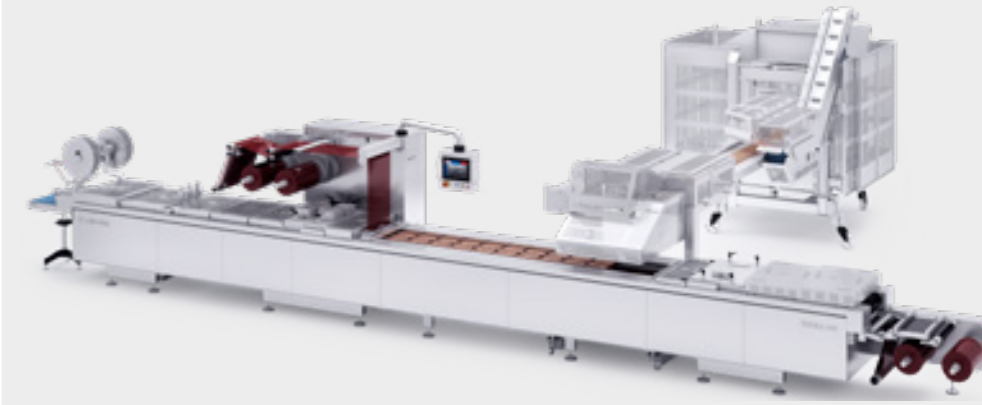

FRESH PASTA

SAUSAGES

SINGLE
PORTION

FOOD
SKIN & SHRINK

READY BARBEQUE
MEATS

READY MEALS
& LASAGNA

COLD CUTS

CHEESE
WEDGES