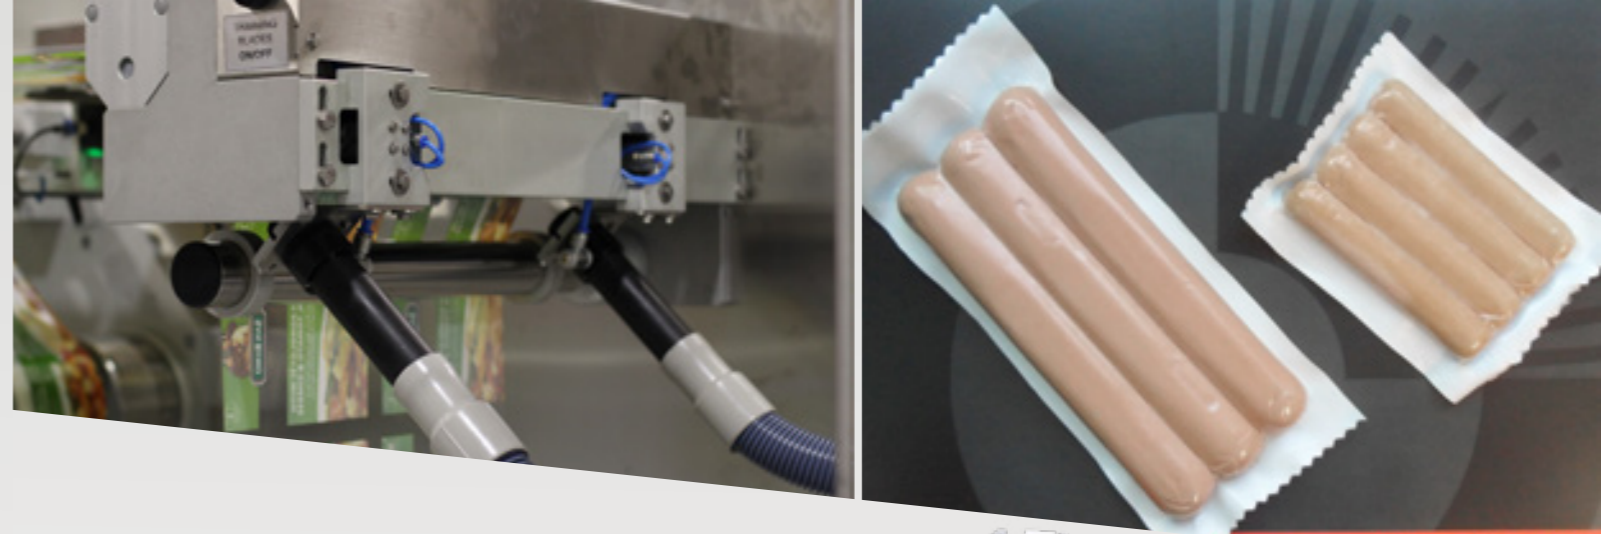

AUTOMATIC
SAUCE FILLING

THERMAL
TRANSFER PRINTER

PRIMARY AND SECONDARY PACKAGING
IN ONE LINE

CARTONING MACHINE

SPECIAL ALIGNING SYSTEM

THERMOFORMING LINE MOD. THERA 650

- Automatic line with great cost savings on labour costs

AUTOMATIC LINE FOR LOADING & PACKAGING OF SAUSAGES / FRANKFURTERS

CONFIRMATION CHAMBER
for perfect product positioning

SPECIAL DEVICE
to use different top widths film

AUTOMATIC
LOADING SYSTEM

SPLICING TABLE
for film junction