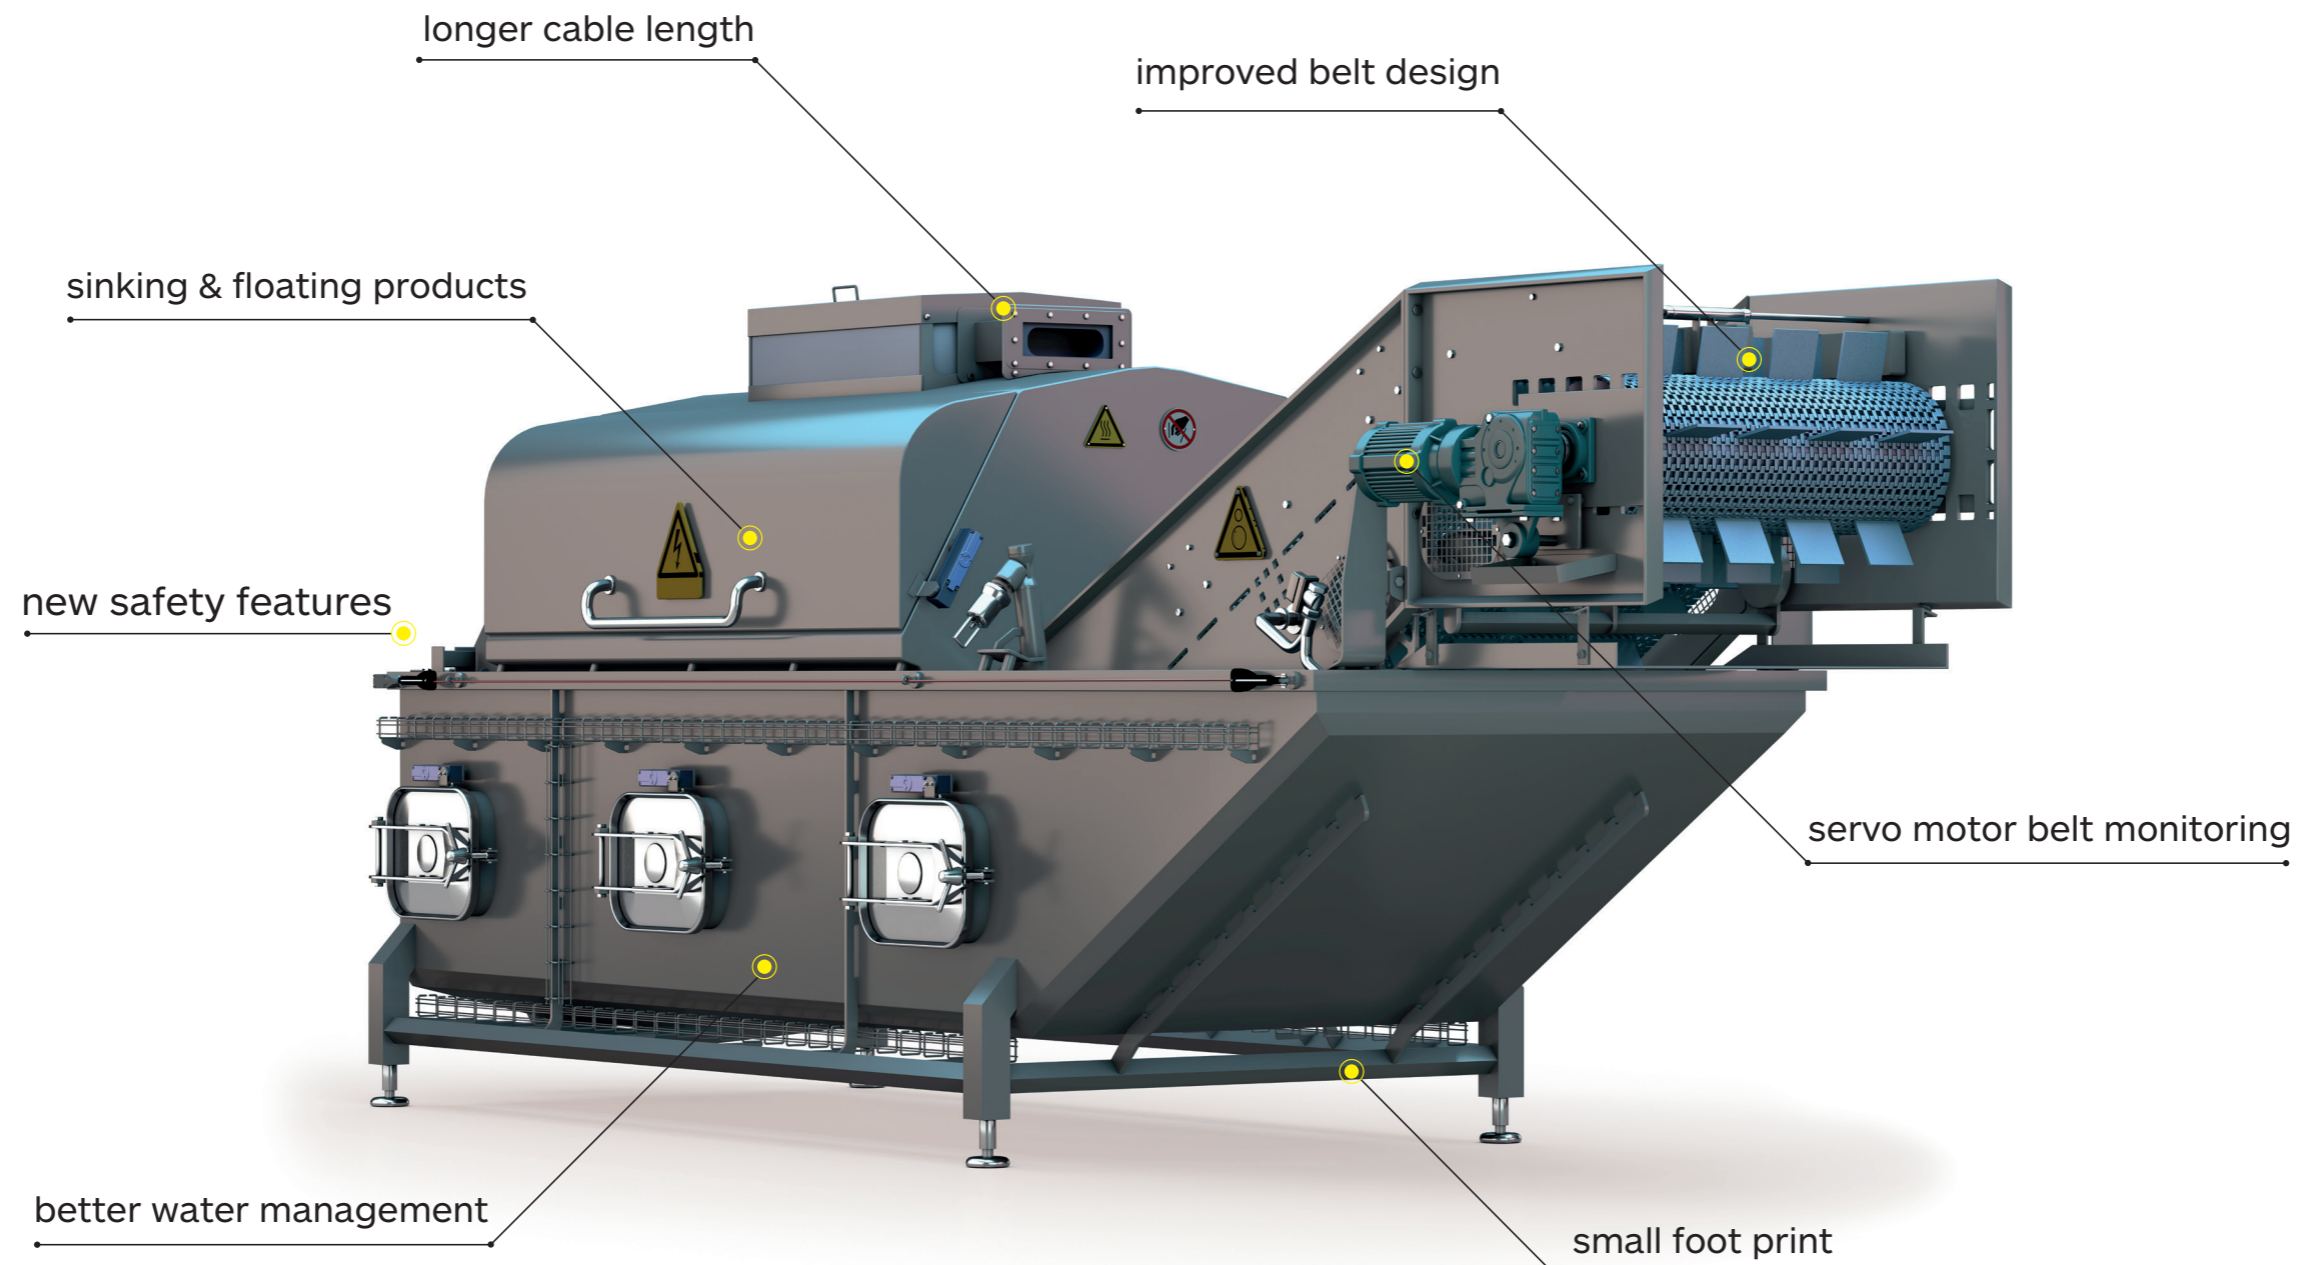

The new Elea PEF Advantage B 1000-850

OUR NEWEST, LARGEST, MOST INNOVATIVE BELT SYSTEM. PROCESS MORE, FOR LESS

INTRODUCING THE B 1000-850, THE LATEST AND HIGHEST CAPACITY ADDITION TO OUR RANGE OF PEF ADVANTAGE BELT SYSTEMS

**THE 1000-850 IS POWERED BY A SINGLE GENERATOR.
COMBINED WITH ITS EXTENDED CABLE LENGTH, CAGE FREE DESIGN
AND SMALL FOOTPRINT, INSTALLATION IS SIMPLE**

30m