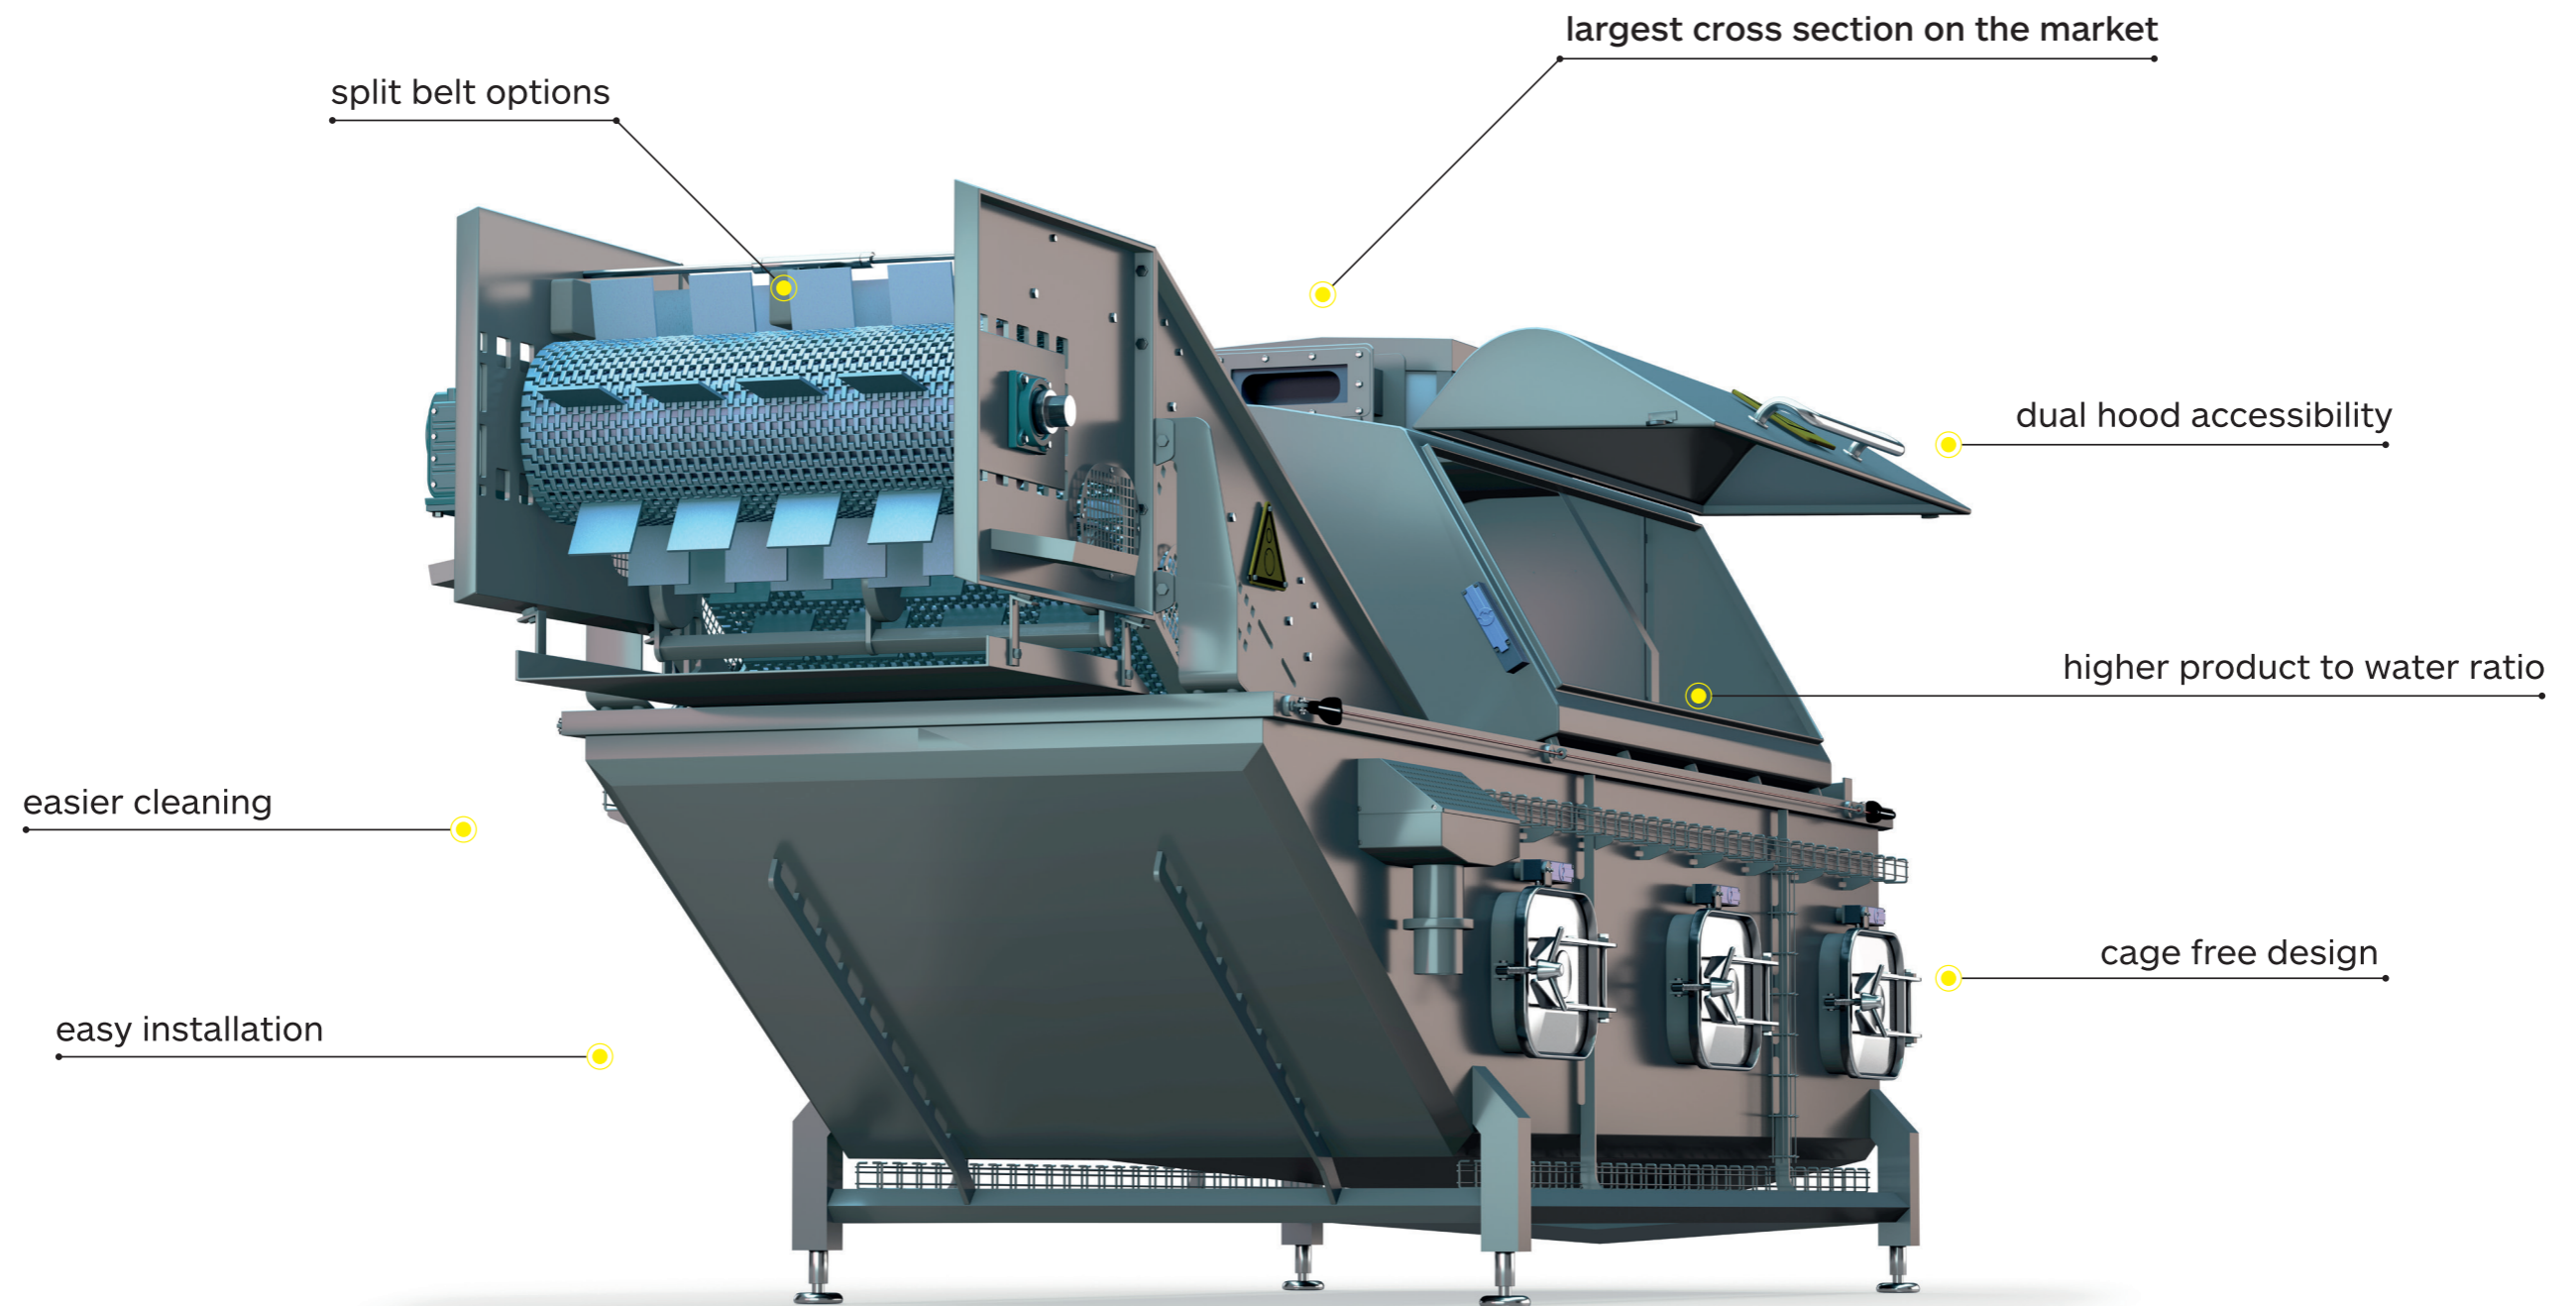

The new Elea PEF Advantage B 1000-850

OUR NEWEST, LARGEST, MOST INNOVATIVE BELT SYSTEM. PROCESS MORE, FOR LESS

INTRODUCING THE B 1000-850, THE LATEST AND HIGHEST CAPACITY ADDITION TO OUR RANGE OF PEF ADVANTAGE BELT SYSTEMS

**THE 1000-850 IS POWERED BY A SINGLE GENERATOR.
COMBINED WITH ITS EXTENDED CABLE LENGTH, CAGE FREE DESIGN
AND SMALL FOOTPRINT, INSTALLATION IS SIMPLE**

30m