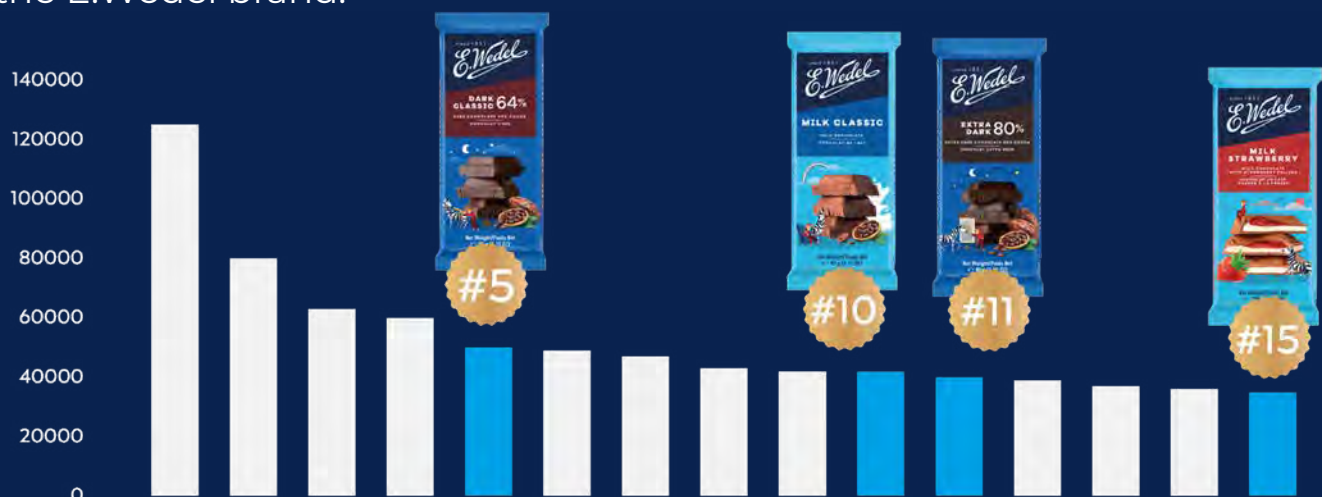

Number 2 in chocolate tablets in Poland

In the chocolate tablets segment, E.Wedel holds the number two position, widely recognized for the excellent taste of its products. The company's strong standing in this segment is largely driven by its leading position in the dark chocolate category.

Among the 15 best-selling chocolates in the Polish market, four are from the E.Wedel brand.