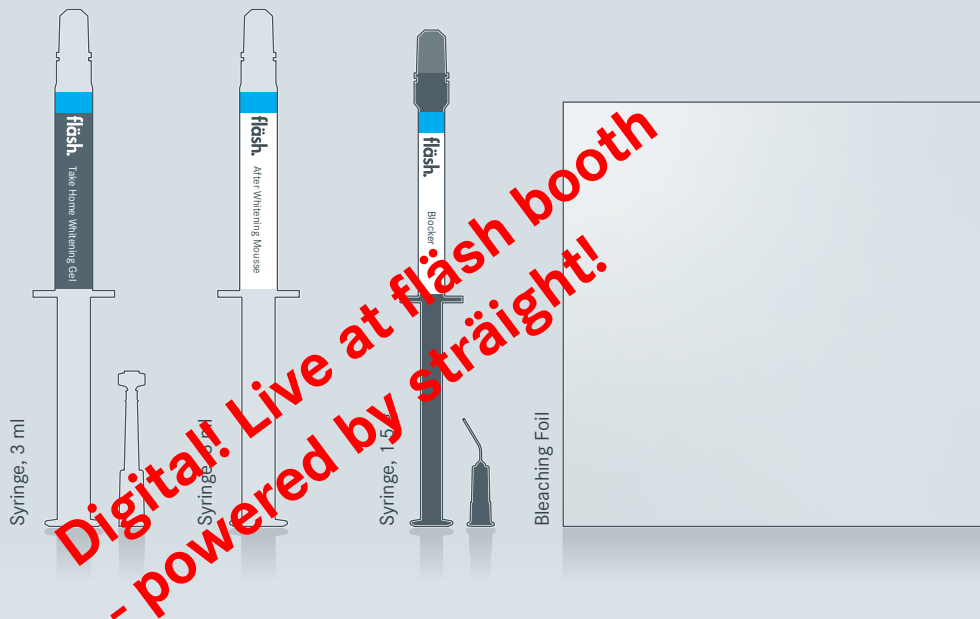

WDESA: fläsh.com/video_step_by_step_eng
Video: Treatment
step by step

fläsh.

Take Home
Whitening System

With laboratory-made customized trays

Use as stand-alone treatment or follow-up.
For use in bleaching trays. Rounds up the
whitening offer in the clinic. Gentle whitening
with minty taste.