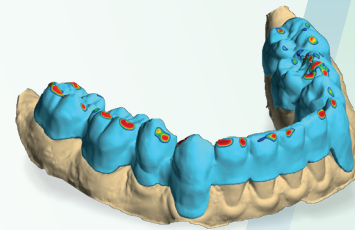

The DIGITAL FACE- BOW

Functional
dentures
by taking
physiological
movements
into account

 zeboris

Welcome to the World of Functional Digital Dentistry

Digital Facebow
USB/WLAN

Dynamic Digital
Occlusion Analysis

Input of Camper Plane
and Facial Properties

Matching of Data
with 2D or 3D
Face Scan

Determination
of Physiological
Bite Relations

Design of Retention
and Positioning
Bite Splints

Radiological Analysis

Setting of Mech-
anical Articulators