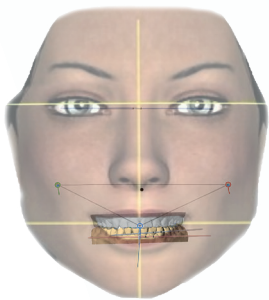

The DIGITAL FACE- BOW

Functional
dentures
by taking
physiological
movements
into account

 zeboris

Welcome to the World of Functional Digital Dentistry

Digital Facebow
USB/WLAN

Dynamic Digital
Occlusion Analysis

Input of Camper Plane
and Facial Properties

Matching of Data
with 2D or 3D
Face Scan

Determination
of Physiological
Bite Relations

Design of Retention
and Positioning
Bite Splints

Radiological Analysis

Setting of Mech-
anical Articulators