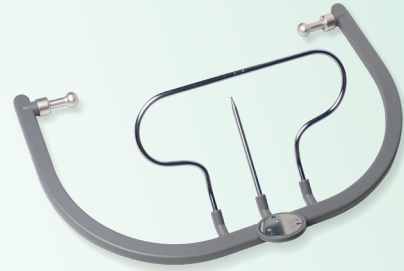

The DIGITAL FACE- BOW

Functional
dentures
by taking
physiological
movements
into account

 zeboris

Welcome to the World of Functional Digital Dentistry

Digital Facebow
USB/WLAN

Dynamic Digital
Occlusion Analysis

Input of Camper Plane
and Facial Properties

Matching of Data
with 2D or 3D
Face Scan

Determination
of Physiological
Bite Relations

Design of Retention
and Positioning
Bite Splints

Radiological Analysis

Setting of Mech-
anical Articulators