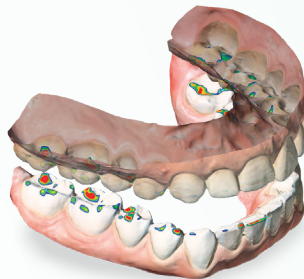

The DIGITAL FACE- BOW

Functional
dentures
by taking
physiological
movements
into account

 zeboris

Welcome to the World of Functional Digital Dentistry

Digital Facebow
USB/WLAN

Dynamic Digital
Occlusion Analysis

Input of Camper Plane
and Facial Properties

Matching of Data
with 2D or 3D
Face Scan

Determination
of Physiological
Bite Relations

Design of Retention
and Positioning
Bite Splints

Radiological Analysis

Setting of Mech-
anical Articulators