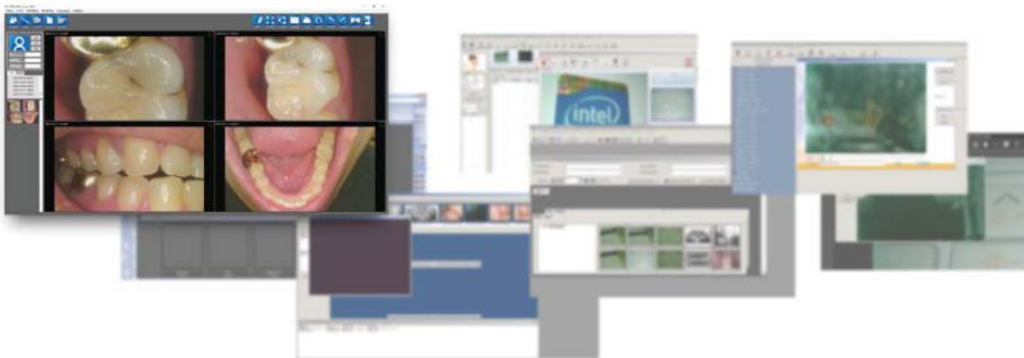

Innovative Idea and Possibility

Good Doctors

Intraoral Camera

GoodDrs Camera Classification

(Multi Functional station)
All cameras can be used with station

Strong point of GoodDrs Camera

Auto focus

Real Autofocus function shows clear images.

HD image

High definition show more detail images.

Software compatibility

Can be use camera with most of dental imaging software.

* It would need twain driver for some of dental imaging software.

Zoom function

Ability to enlarge the image with zoom feature to support user convenience.

* Need to install "Zoom function" program on the PC.

Strong point of GoodDrs Camera

Multi Twain Driver

HID Manager

Remote Control