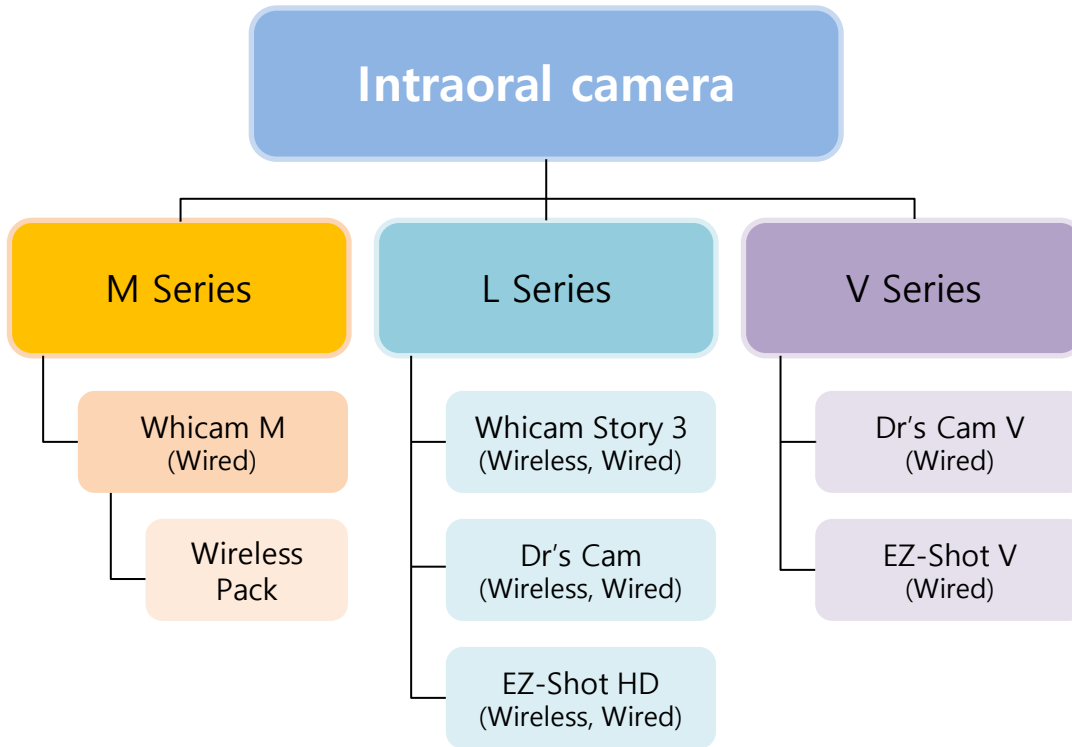

GoodDrs Camera Classification

(Multi Functional station)
All cameras can be used with station