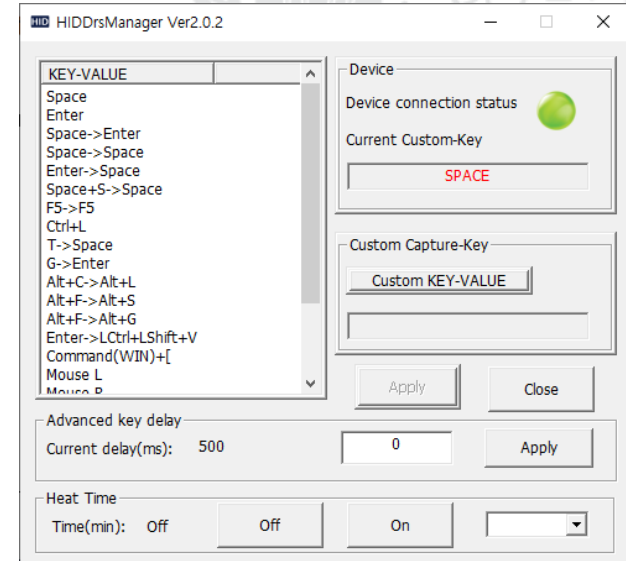

Ability to enlarge the image with zoom feature to support user convenience.

* Need to install "Zoom function" program on the PC.

Strong point of GoodDrs Camera

Multi Twain Driver

HID Manager

Remote Control