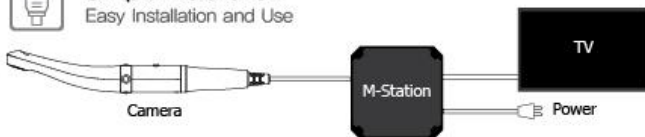

- **USB memory card**
  Copy saved data using USB memory card
- **Various language support**
  Supports English, German, Korean, Chinese, Italian, Spanish
- **Simple installation**
  Easy Installation and Use