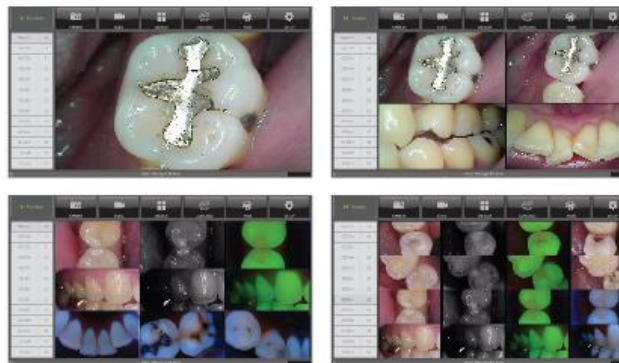

- **Download 1,000 possible files**
  Store up to 1000 files on internal memory

- **Compact size**
  82 x 82 x 17mm / 96g