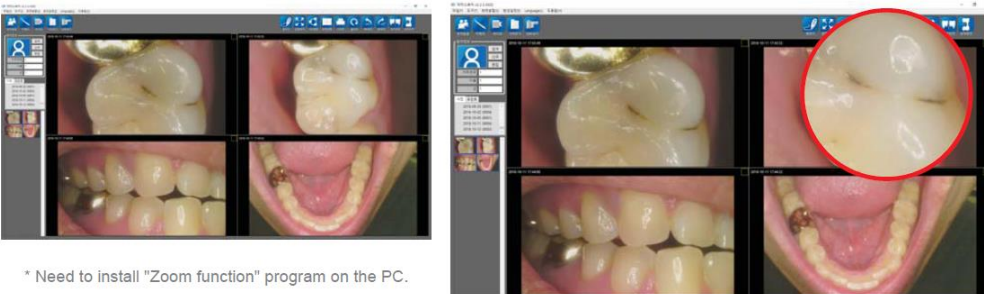

HD image

High definition show more detail images.

Software compatibility

Can be use camera with most of dental imaging software.

* It would need twain driver for some of dental imaging software.

Zoom function

Ability to enlarge the image with zoom feature to support user convenience.

* Need to install "Zoom function" program on the PC.

Strong point of GoodDrs Camera

Multi Twain Driver

HID Manager

Remote Control