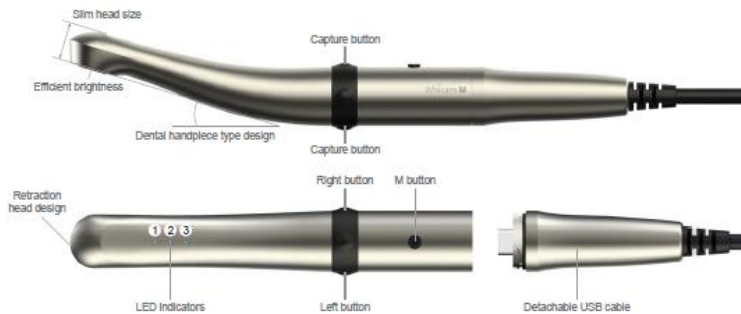

Ergonomic design

-  **Dental handpiece design**
Most familiar design for dentists.
-  **Metal body case**
Metal body case increases product durability.
-  **Slim head size**
Slim head design makes it easier to approach the oral cavity with camera.
-  **Retraction head design**
Retract patient's tongue and cheek to get better image.
-  **Efficient brightness**
12 pcs LEDs makes for efficient brightness.
-  **Dual capture buttons**
Capture buttons are placed on the top and bottom side of camera to make for an easy capture in any position.
-  **LED indicators**
LED indicators show the device status and mode.

Convenience

-  **Mouse function**
Built-in mouse function for user convenience.
-  **Zoom function**
Ability to enlarge the image with zoom feature to support user convenience.
-  **LED brightness adjust**
Ability to adjust the LED brightness.
-  **Support twain driver**
Support twain driver allows for use in almost any dental imaging software.
-  **Software compatibility**
Able to be used with almost any dental imaging software in the market.
-  **Detachable USB cable**
Detachable USB cable makes it easy to move the camera to other dental chairs.

 **Macro to infinity**
Camera is able to focus from macro mode (close) to infinity that includes a full arch and face shot.

 **FHD image support**
The device shows FHD (1080p) in live image supported by a 5M sensor.

 **Color impressions**
Adjust the color impression on camera to fit different monitors or screen.

- The wireless pack make the product to be wireless Intraoral camera
- It can be supplied as option for existing wired type, or can be supplied wireless type
- The wireless technology applied to products is proven technology used over many years