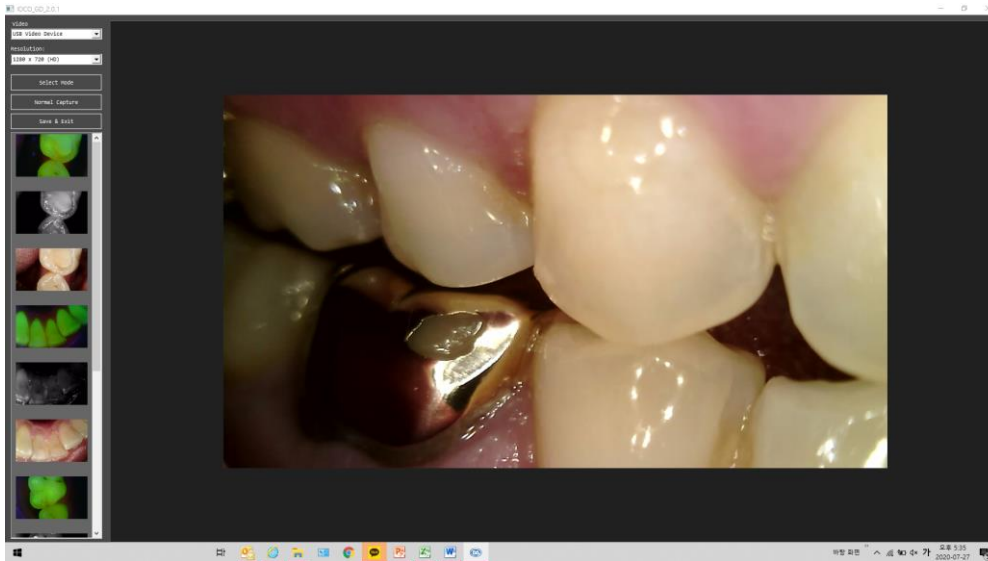

HD image

High definition show more detail images.

Software compatibility

Can be use camera with most of dental imaging software.

* It would need twain driver for some of dental imaging software.

Zoom function

Ability to enlarge the image with zoom feature to support user convenience.

* Need to install "Zoom function" program on the PC.

Strong point of GoodDrs Camera

Multi Twain Driver

HID Manager

Remote Control

Whicam M

Whicam Story 3 CS

Dr's Cam

EZ-Shot HD

Receiver

■ Macro to Infinity Intraoral Camera

Model Name : **Whicam M**

- Durable metal body
- It is the only product on the market that can obtain Macro to infinity Image
- Compact size with a dental handpiece design which is familiar to dentists
- Can be easily mounted on a dental unit chair
- Various color impression functions and convenience functions such as a built-in mouse