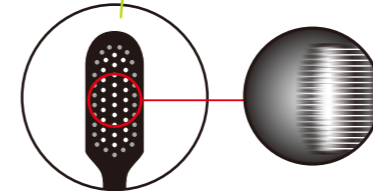

Color / Blue ● Color ● Blue ● Pink ● Purple ● Green

Brush Type

**Wave Cut**

Head size  
**Compact Head**

*Special feature*

Bristles are cut into wave shape to fit the contours of teeth and gaps between teeth, removing plaque more efficiently.

Color / Blue ● Color ● Blue ● Pink ● Purple ● Orange

Brush Type

**Oval Fence**

Head size  
**Regular Head**

*Special feature*

With extra long bristles on the outer rim, this brush can cover the teeth and gums completely while gently brushing them all at once.

Color / Blue ● Color ● Blue ● Pink ● Purple ● Green

Brush Type

**Mutli Angle**

Head size  
**Regular Head**

*Special feature*

Angled bristles that help to moderate brushing pressure, adjusting itself to suit your teeth alignment and removing plaque thoroughly.