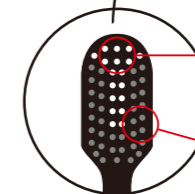

Blue

White

**B L A C K**  
Toothbrush

見た目はハードでスポーティー、頼れるタフさは銀河級。

Brush Type  
**Ultra Slim**

Color / Blue ●

Head size **Regular Head**

*Special feature*

Regular Head  
( 61 Tufts )

Quadrangular Pyramid Shape  
Ultra Slim

Platinum Colloid  
Ceramics Contained

Color | ● Blue ● Green ● Red ● Yellow

Head size **Compact Head**

*Special feature*

Compact Head  
( 45 Tufts )