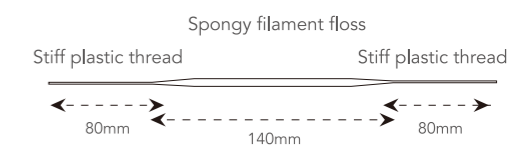

Color | ○ White