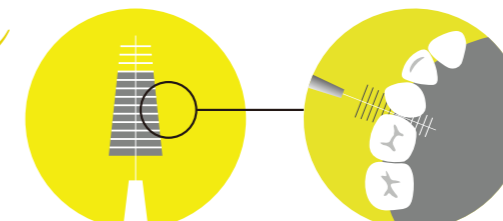

Size 0 (SSSS)  
Pink ● (0.6mm-)  
Quantity : 10 / 4pcs

Size 1 (SSS)  
White ○ (0.7mm-)  
Quantity : 10 / 4pcs

Size 2 (SS)  
Yellow ● (0.8mm-)  
Quantity : 10 / 4pcs

Size 3 (S)  
Orange ● (1.0mm-)  
Quantity : 10 / 4pcs

Size 4 (M)  
Blue ● (1.2mm-)  
Quantity : 10 / 4pcs

Size 5 (L)  
Green ● (1.5mm-)  
Quantity : 10 / 4pcs

Size 6 (LL)  
Purple ● (1.9mm-)  
Quantity : 10 / 4pcs

Size 2~4 (SS~M)  
Green ● (0.8~1.2mm)  
Quantity : 30pcs

Soft Rubber

*feature 2*

Using thin bristles for the front and thicker ones for the rear end of the brush makes it easier for insertion between teeth and more gentle when brushing the gums.

Interdental Brush I- Shaped