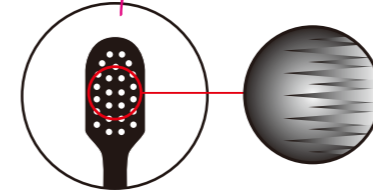

## Toothbrush

クリーンなデザインは抗菌仕様、心地よいソフトタッチ。

Brush Type

**Ultra Slim**

Head size  
**Compact Head**

*Special feature*

Ultra Slim Bristles are able to reach into deep and narrow periodontal pockets where ordinary toothbrush cannot, thus effectively remove plaque and prevent periodontal disease.

Color / Blue ● Color ● Blue ● Pink ● Purple ● Green

Brush Type

**Wave Cut**

Head size  
**Compact Head**

*Special feature*

Bristles are cut into wave shape to fit the contours of teeth and gaps between teeth, removing plaque more efficiently.