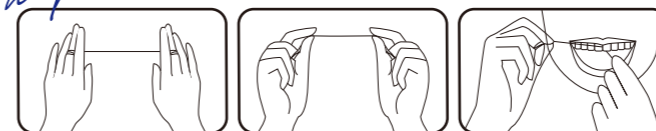

## DENTALPRO Expandable Floss

Length : 30m

*Special feature*

Floss expanding when hydrated and able to stay fit between teeth makes well removed of plaque.

*Uniqueness*

Color | ○ White