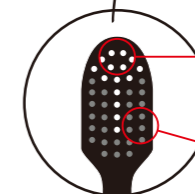

Regular Head  
( 61 Tufts )

Quadrangular Pyramid Shape  
Ultra Slim

Platinum Colloid  
Ceramics Contained

Color | ● Blue ● Green ● Red ● Yellow

Head size **Compact Head**

*Special feature*

Compact Head  
( 45 Tufts )

Quadrangular Pyramid Shape  
Ultra Slim

Platinum Colloid  
Ceramics Contained

Color | ● Pink ● Blue ○ White

Brush Type  
**End Round**

Color / White ○

Head size **Compact Head**

*Special feature*

Compact Head  
( 44 Tufts )