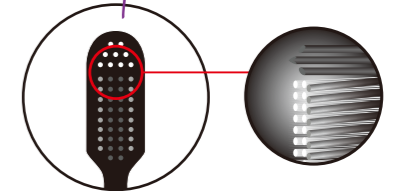

Color / Blue ● Color ● Blue ● Pink ● Purple ● Green

Brush Type

**Mutli Angle**

Head size  
**Regular Head**

*Special feature*

Angled bristles that help to moderate brushing pressure, adjusting itself to suit your teeth alignment and removing plaque thoroughly.