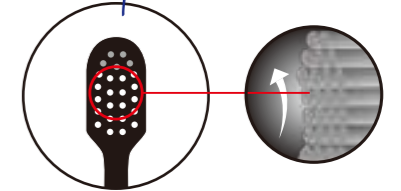

## Toothbrush

クリーンなデザインは抗菌仕様、心地よいソフトタッチ。

Brush Type

**Ultra Slim**

Head size  
**Compact Head**

*Special feature*

Ultra Slim Bristles are able to reach into deep and narrow periodontal pockets where ordinary toothbrush cannot, thus effectively remove plaque and prevent periodontal disease.

Color / Blue ● Color ● Blue ● Pink ● Purple ● Green

Brush Type

**Wave Cut**

Head size  
**Compact Head**

*Special feature*

Bristles are cut into wave shape to fit the contours of teeth and gaps between teeth, removing plaque more efficiently.