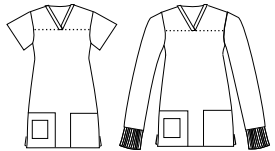

SIZE CHART

To take measurements correctly, we recommended that you wear only underwear and that you stand in front of a full-length mirror. Make sure that the tape measure is placed as horizontally as possible around the body part you want to measure.

Sizes are in centimetres and refer to the measurements of a person's body. These are indicative measurements that satisfy a standard figure and fit.

WOMEN'S MODEL

Scrub top POWER

SIZE	BUST	WAIST	HIPS
XS	80 - 85	68 - 75	82 - 87
S	86 - 91	76 - 81	88 - 93
M	92 - 97	82 - 87	94 - 99
L	98 - 103	88 - 93	100 - 105
XL	104 - 109	94 - 99	106 - 111
XXL	110 - 115	100 - 105	112 - 117

UNISEX MODEL

Scrub top SMART