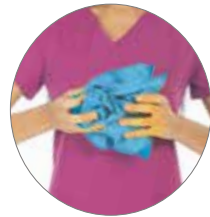

NO IRON: save time!

A few simple steps before going to work for a uniform that is always neat and wrinkle-free all day long.

www.quickmedicaluniform.com

Contents

Scrub top short-sleeves

POWER Women's	04
NEXT Unisex	08
SMART Unisex	12
SMART big size Unisex	24

Scrub top long-sleeves

POWER Women's	16
SMART Unisex.....	18
SMART big size Unisex	26

Trousers

FAST Unisex	20
FAST big size Unisex	28

Bandana

EASY Unisex	30

Customise your uniform	32

How to wash your uniform	34

Size chart	36