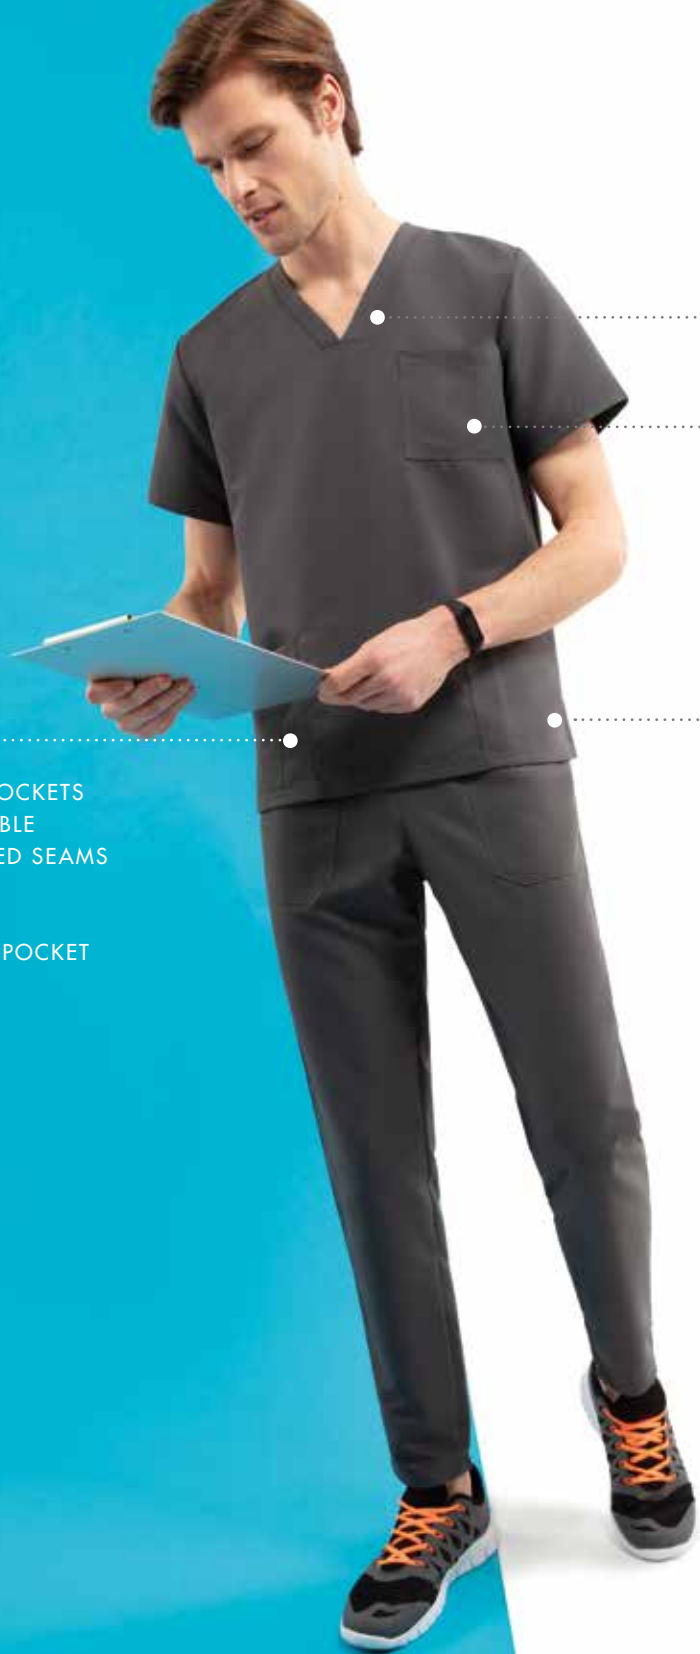

# Soft and Functional

V-NECK

1 SMALL POCKET

SIDE SLITS

2 LARGE POCKETS WITH DOUBLE REINFORCED SEAMS

PEN SLOTS ON RIGHT POCKET

SIZE UP TO **5XL**  
on page 24

GREY cod. 1020