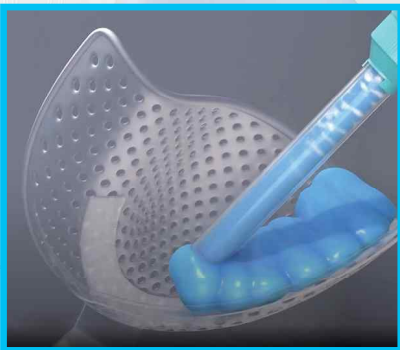

Electric mixing gun capable of precise impressions applied with a constant pressure

KOCO AUTO MIXING GUN

CONVENIENT
TO USE WITH
EXCELLENT GRIP

MOUNTED
WITH
C TYPE PORT

4.2V 5,000MA
BATTERY
-OPERATED
(CAN USE OVER
40 CARTRIDGES)

CONVENIENT TO USE
WITH ECONOMICAL
MIXING TIPS
(REDUCTION IN
IMPRESSION MATERIAL
CONSUMPTION)