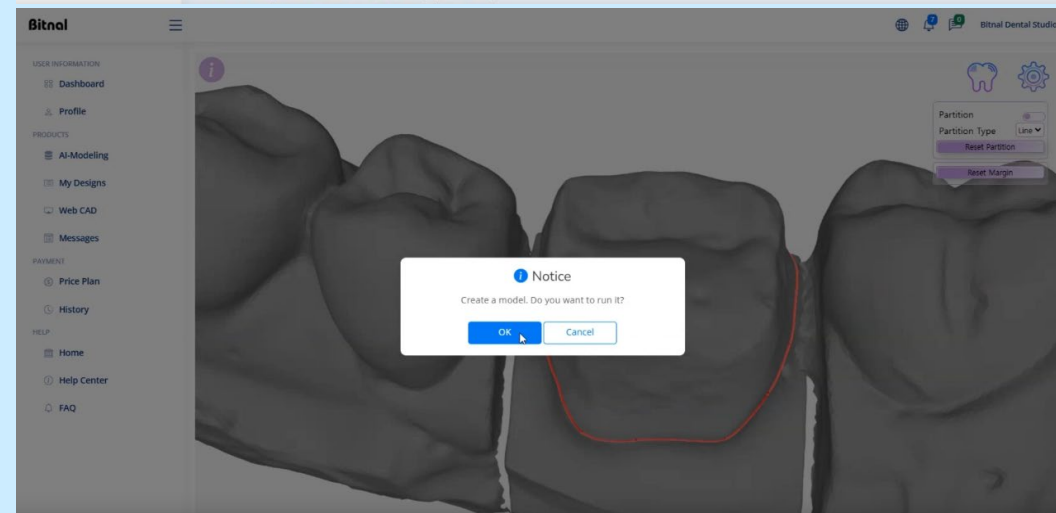

No More CAD | Try Real AI Dental Designer

BITNAL AI Designer, which perfectly designs not only molars but also front teeth

Visit Hall 5.1 H80 and experience the most advanced combination of dental and AI

Bring your teeth file and test it yourself. Based on data from Korea's best dental technicians, we implement perfect tooth modeling.

<https://bitnalcorp.com>

<https://www.youtube.com/@bitnaldental>

office@bitnalcorp.com