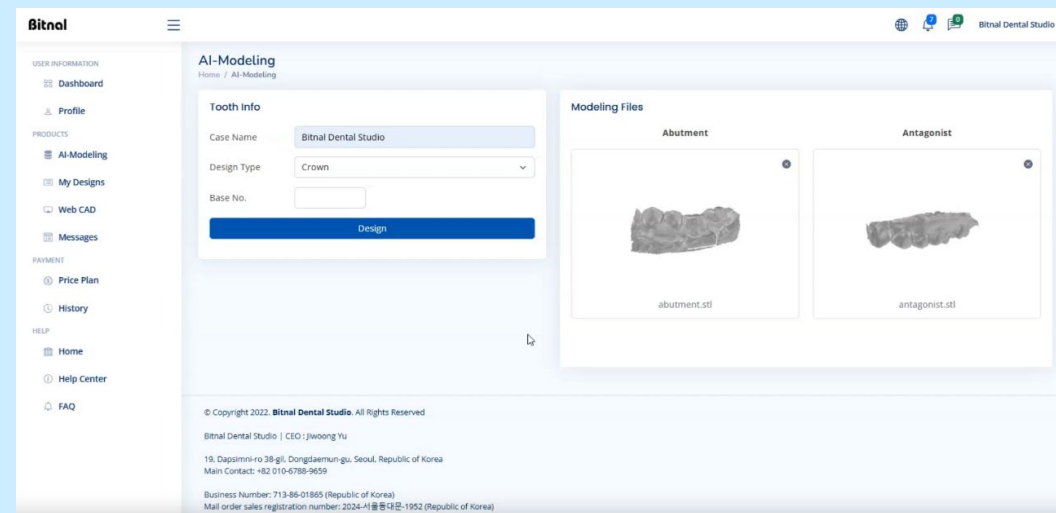

No More CAD | Try Real AI Dental Designer

BITNAL AI Designer, which perfectly designs not only molars but also front teeth

Visit Hall 5.1 H80 and experience the most advanced combination of dental and AI

Bring your teeth file and test it yourself. Based on data from Korea's best dental technicians, we implement perfect tooth modeling.

<https://bitnalcorp.com>

<https://www.youtube.com/@bitnaldental>

office@bitnalcorp.com