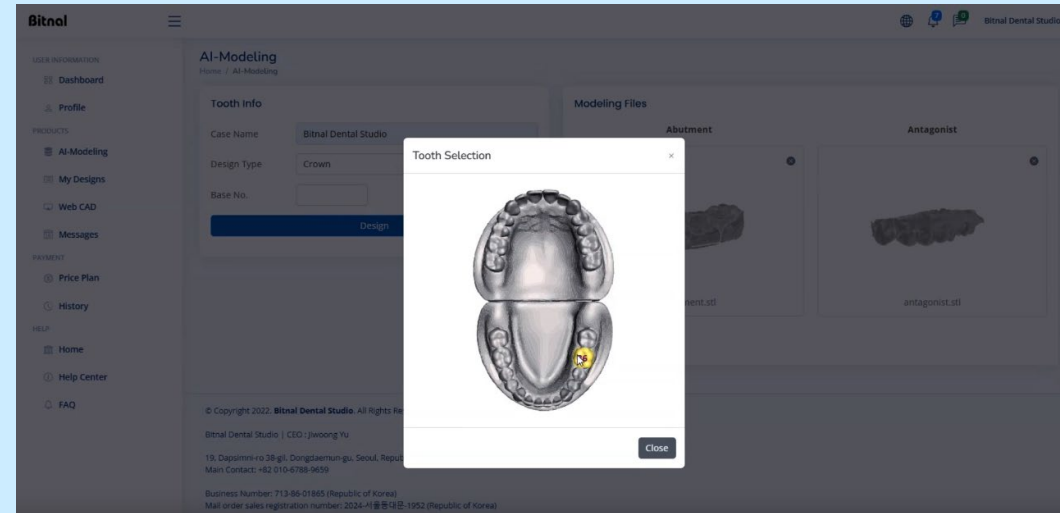

No More CAD | Try Real AI Dental Designer

BITNAL AI Designer, which perfectly designs not only molars but also front teeth

Visit Hall 5.1 H80 and experience the most advanced combination of dental and AI

Bring your teeth file and test it yourself. Based on data from Korea's best dental technicians, we implement perfect tooth modeling.

<https://bitnalcorp.com>

<https://www.youtube.com/@bitnaldental>

office@bitnalcorp.com