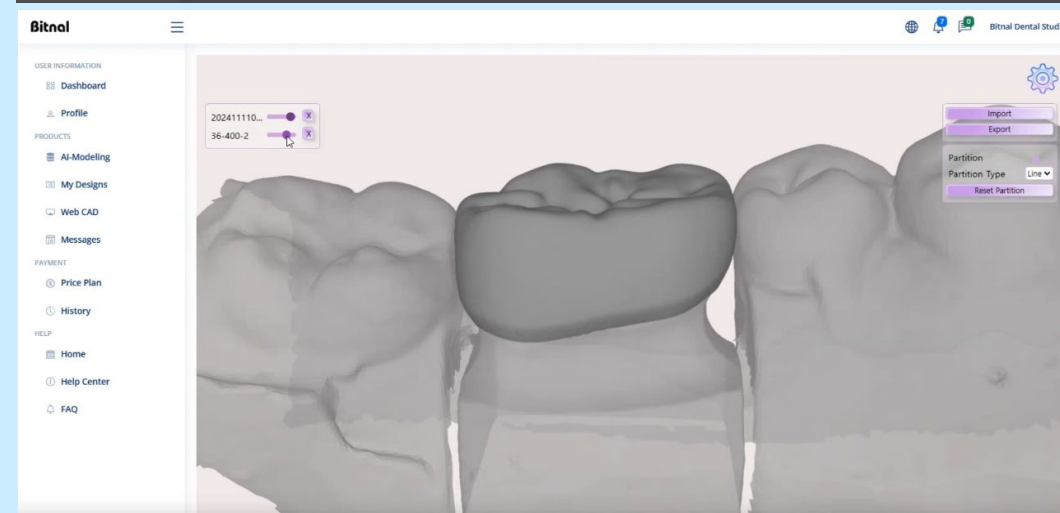

No More CAD | Try Real AI Dental Designer

BITNAL AI Designer, which perfectly designs not only molars but also front teeth

Visit Hall 5.1 H80 and experience the most advanced combination of dental and AI

Bring your teeth file and test it yourself. Based on data from Korea's best dental technicians, we implement perfect tooth modeling.

<https://bitnalcorp.com>

<https://www.youtube.com/@bitnaldental>

office@bitnalcorp.com