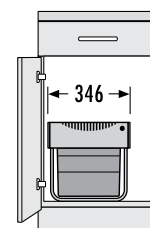

HAILO AS Raumspar Tandem 18/18