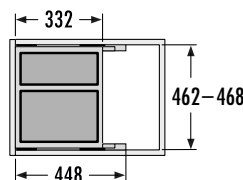

HAILO AS Cargo Soft short 500