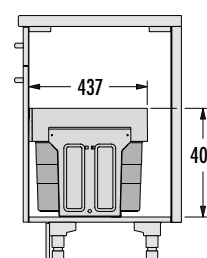

SWING

Für Schränke ab 400 mm Breite mit Drehtür.

For hinged door cabinets from 400 mm width.

HAILO AS Tandem 13/13.

dunkelgrau/dark grey

3666901

Zwei herausnehmbare Inneneimer mit je 13 Litern Volumen

Two removable inner bins, each with a volume of 13 litres

3666901

HAILO AS Tandem 28.

dunkelgrau/dark grey

3666911

Ein herausnehmbarer Inneneimer mit 28 Litern Volumen

One removable inner bin with a volume of 28 litres

3666911

HAILO AS Tandem 8/8/8.

dunkelgrau/dark grey

3666921

Drei herausnehmbare Inneneimer mit je 8 Litern Volumen

Three removable inner bins, each with a volume of 8 litres

3666921

Praktischer Einbau-Abfalltrenner für Küchenschränke ab 40 cm Breite. Der neue HAILO Tandem besticht durch kompakte Abmessungen, einfache Bodenmontage und zuverlässige Funktion. Mit nur 437 mm Einbautiefe passt er in alle Schränke und lässt bei Bedarf Platz für Installationen. Erhältlich mit zwei herausnehmbaren Inneneimern mit je 13 Litern Volumen bzw. einem großen Inneneimer mit 28 Litern Volumen oder drei Inneneimern mit je 8 Litern Volumen. Dank der integrierten Vollauszugsschienen lässt sich das Mülltrennsystem komplett herausziehen und gibt somit die Einwurföffnung für die Inneneimer frei.