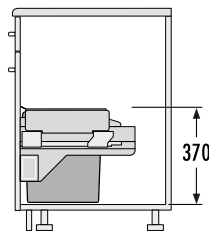

HAILO AS Cargo Soft short 450/500/600