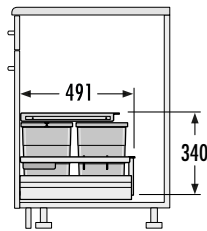

HAILO AS Separato K 450/500/600
18/8/8/D