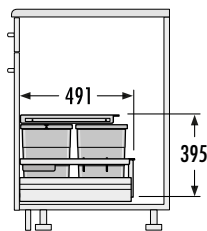

HAILO AS Separato K 600
20/20