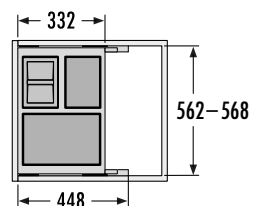

HAILO AS Cargo Soft short 600

Hochwertiges Abfalltrennsystem zur Frontanbindung. Modelle in den Breiten 450 mm, 500 mm und 600 mm bilden diese Serie in elegantem Dunkelgrau. Eine Einbautiefe von nur 332 mm, ein abgedeckter, gedämpfter Selbsteinzug mit synchronisiertem Überauszug sowie ein robuster Systemdeckel aus Metall machen den Cargo Soft short zum komfortablen Helfer im Küchenschrank.

High-quality waste separation system for front mounting. Models in widths of 450 mm, 500 mm and 600 mm make up this series in elegant dark grey. An installation depth of just 332 mm, covered, dampened slides with self-closing device with fully synchronized over-travel and a robust metal system lid make the Cargo Soft short a convenient helper in the kitchen cupboard.